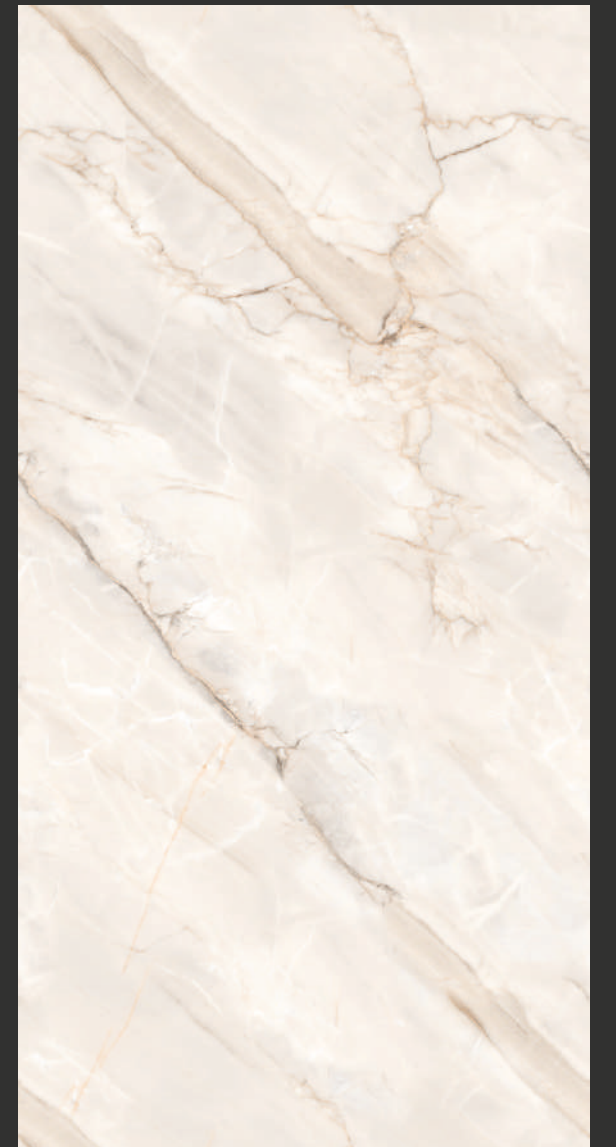

RANDOM  
03

**GLOSSY**  
SERIES

**STAIN  
CREMA**

600X  
1200MM

FINISH  
GLOSSY

RANDOM  
03

**GLOSSY**  
SERIES

**VANNILA**  
**BEIGE**