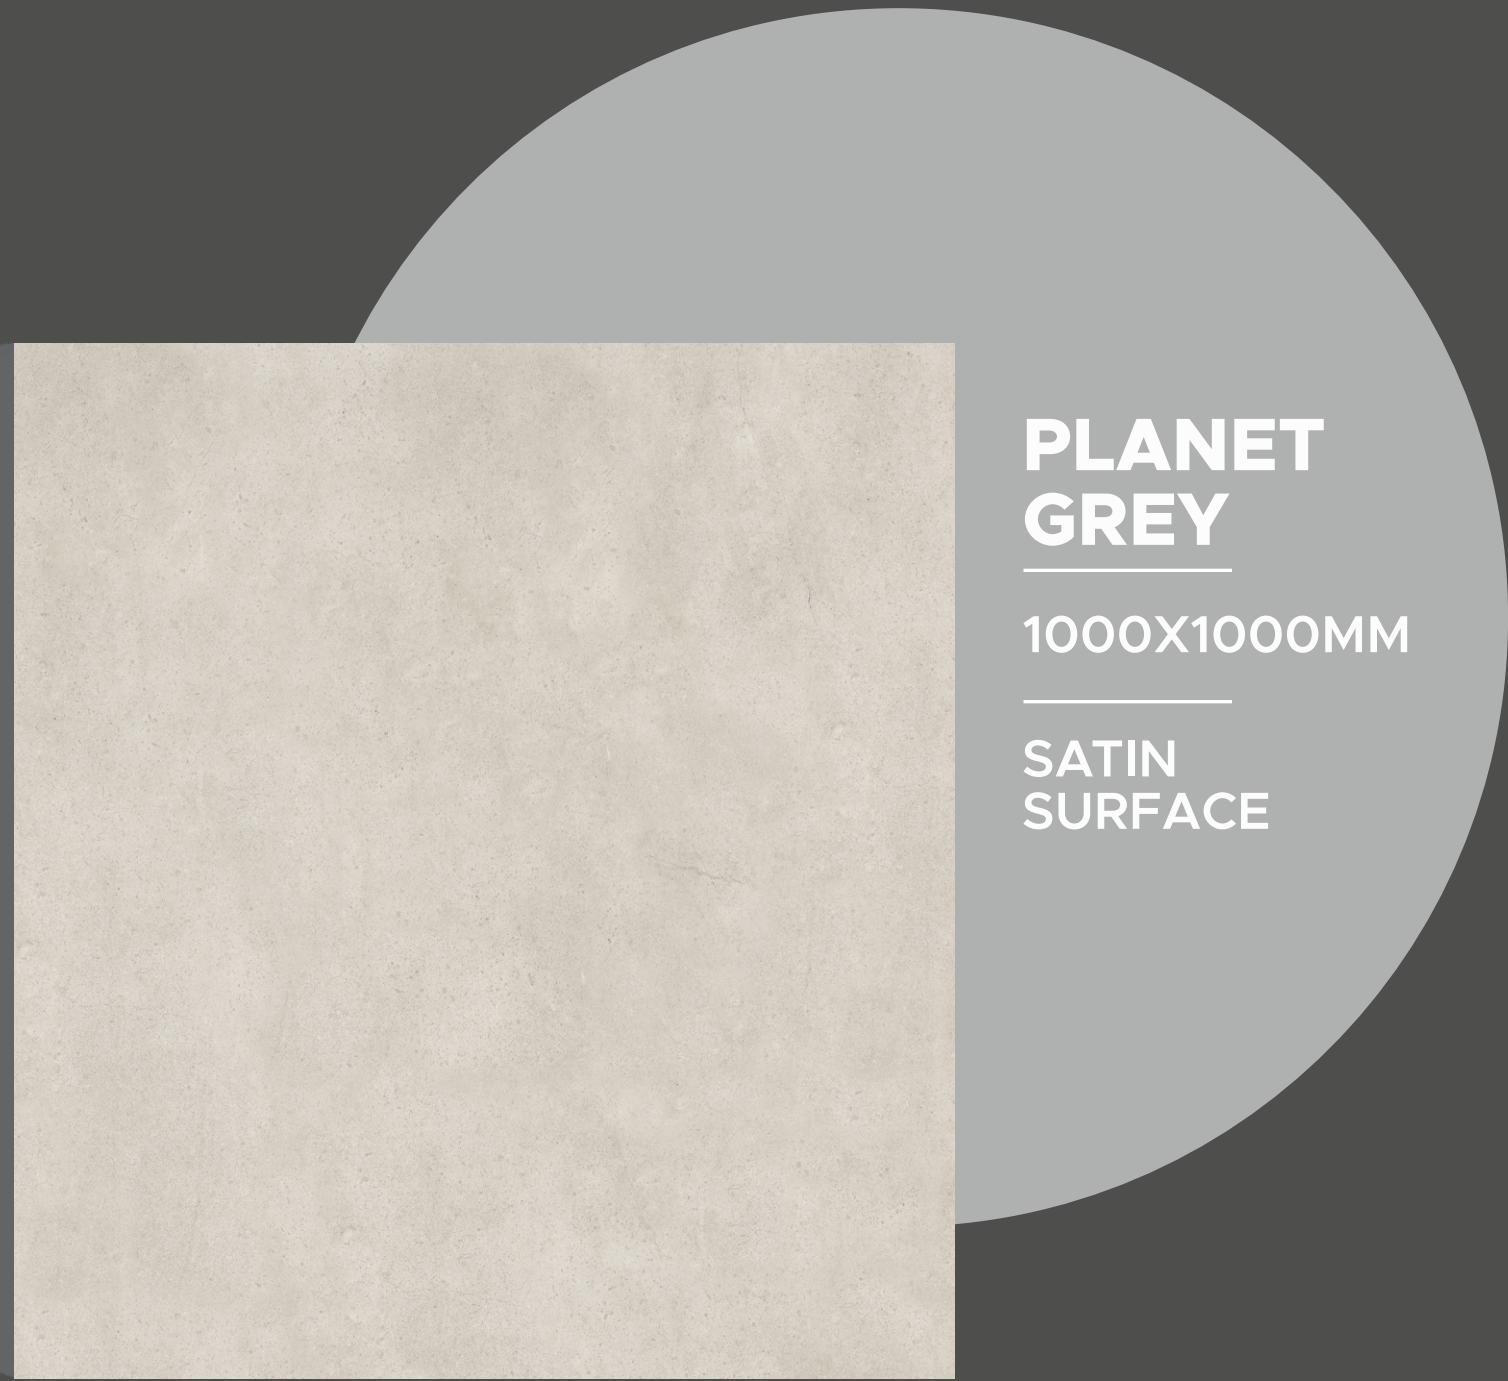

**OSAKA
WHITE**
1000X1000MM
**SATIN
SURFACE**

3
Randoms

**OSAKA
WHITE (NEW)**
1000X1000MM
**SATIN
SURFACE**

3
Randoms

**PLANET
GREY**

1000X1000MM

SATIN
SURFACE

3
Randoms