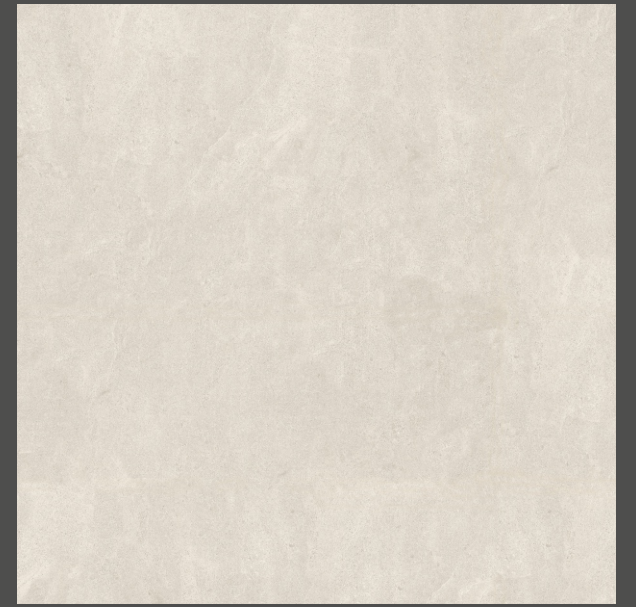

**STONE
GREY**

1000X1000MM

SATIN
SURFACE

3
Randoms