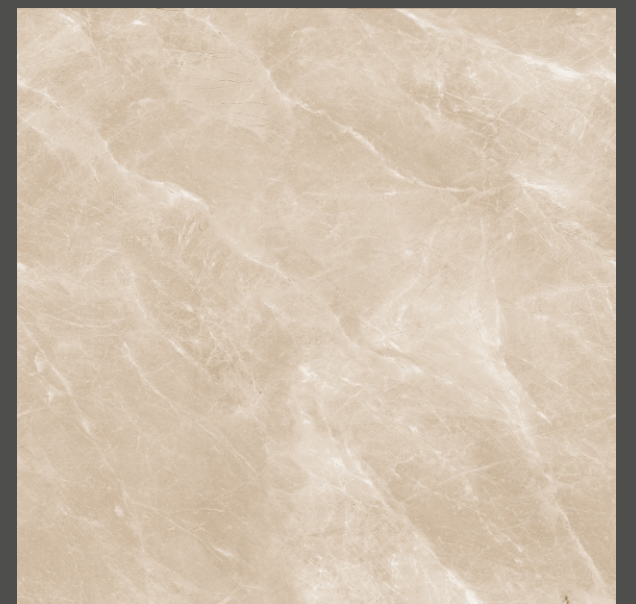

4

Randoms

**NEW
YORK LIGHT**
1000X1000MM
**SATIN
SURFACE**

3
Randoms

**ROCK
PERLA**

1000X1000MM

SATIN
SURFACE

3
Randoms