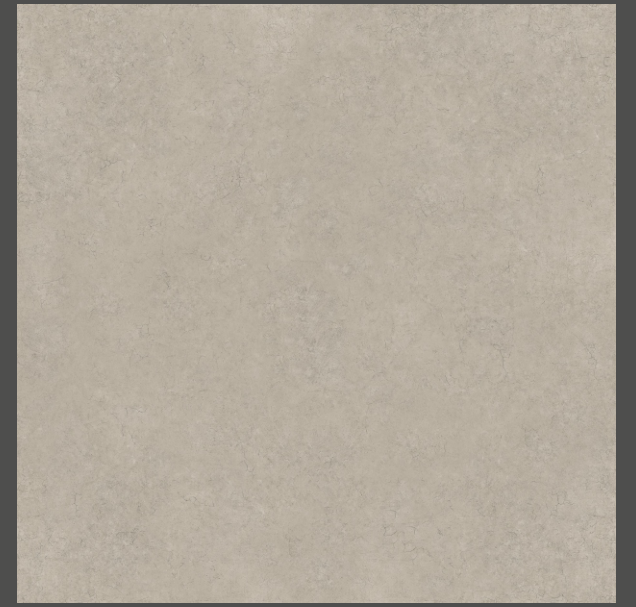

**NEW
YORK LIGHT**
1000X1000MM
**SATIN
SURFACE**

3
Randoms