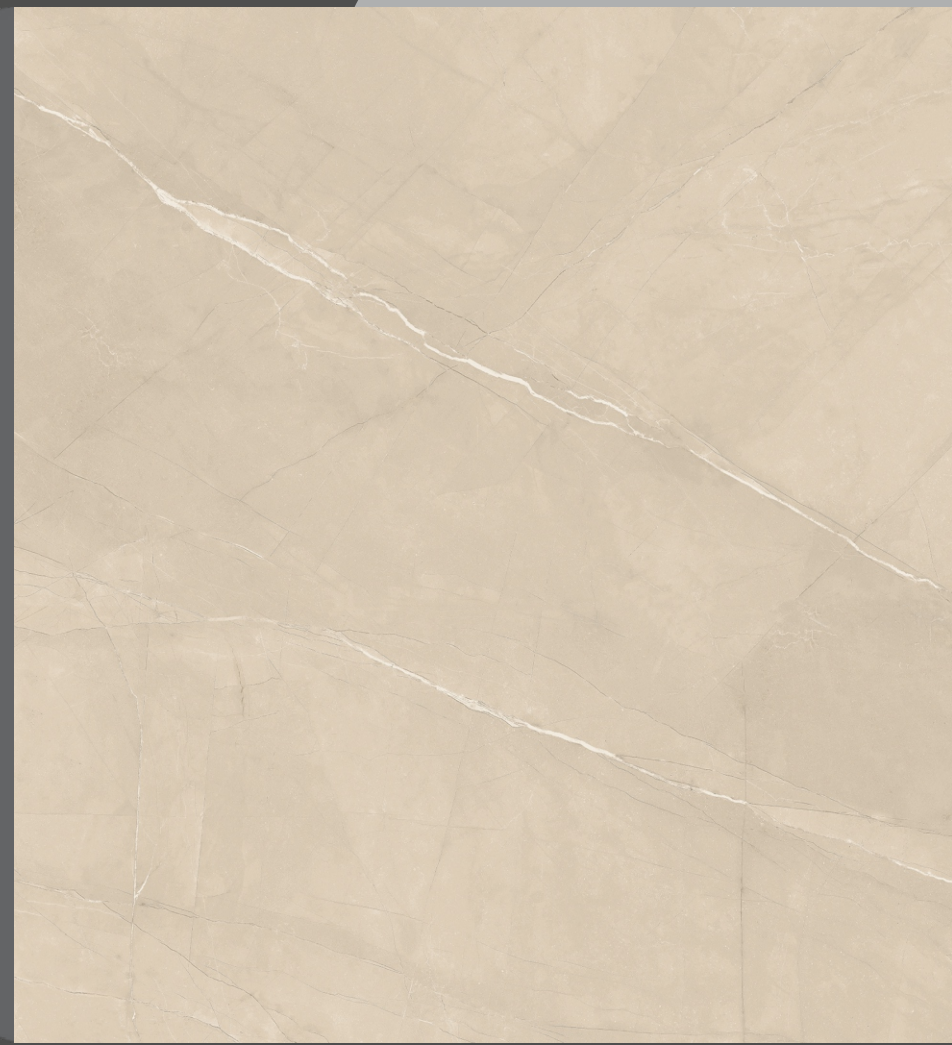

**VENZIA
GREY**
1000X1000MM
**SATIN
SURFACE**