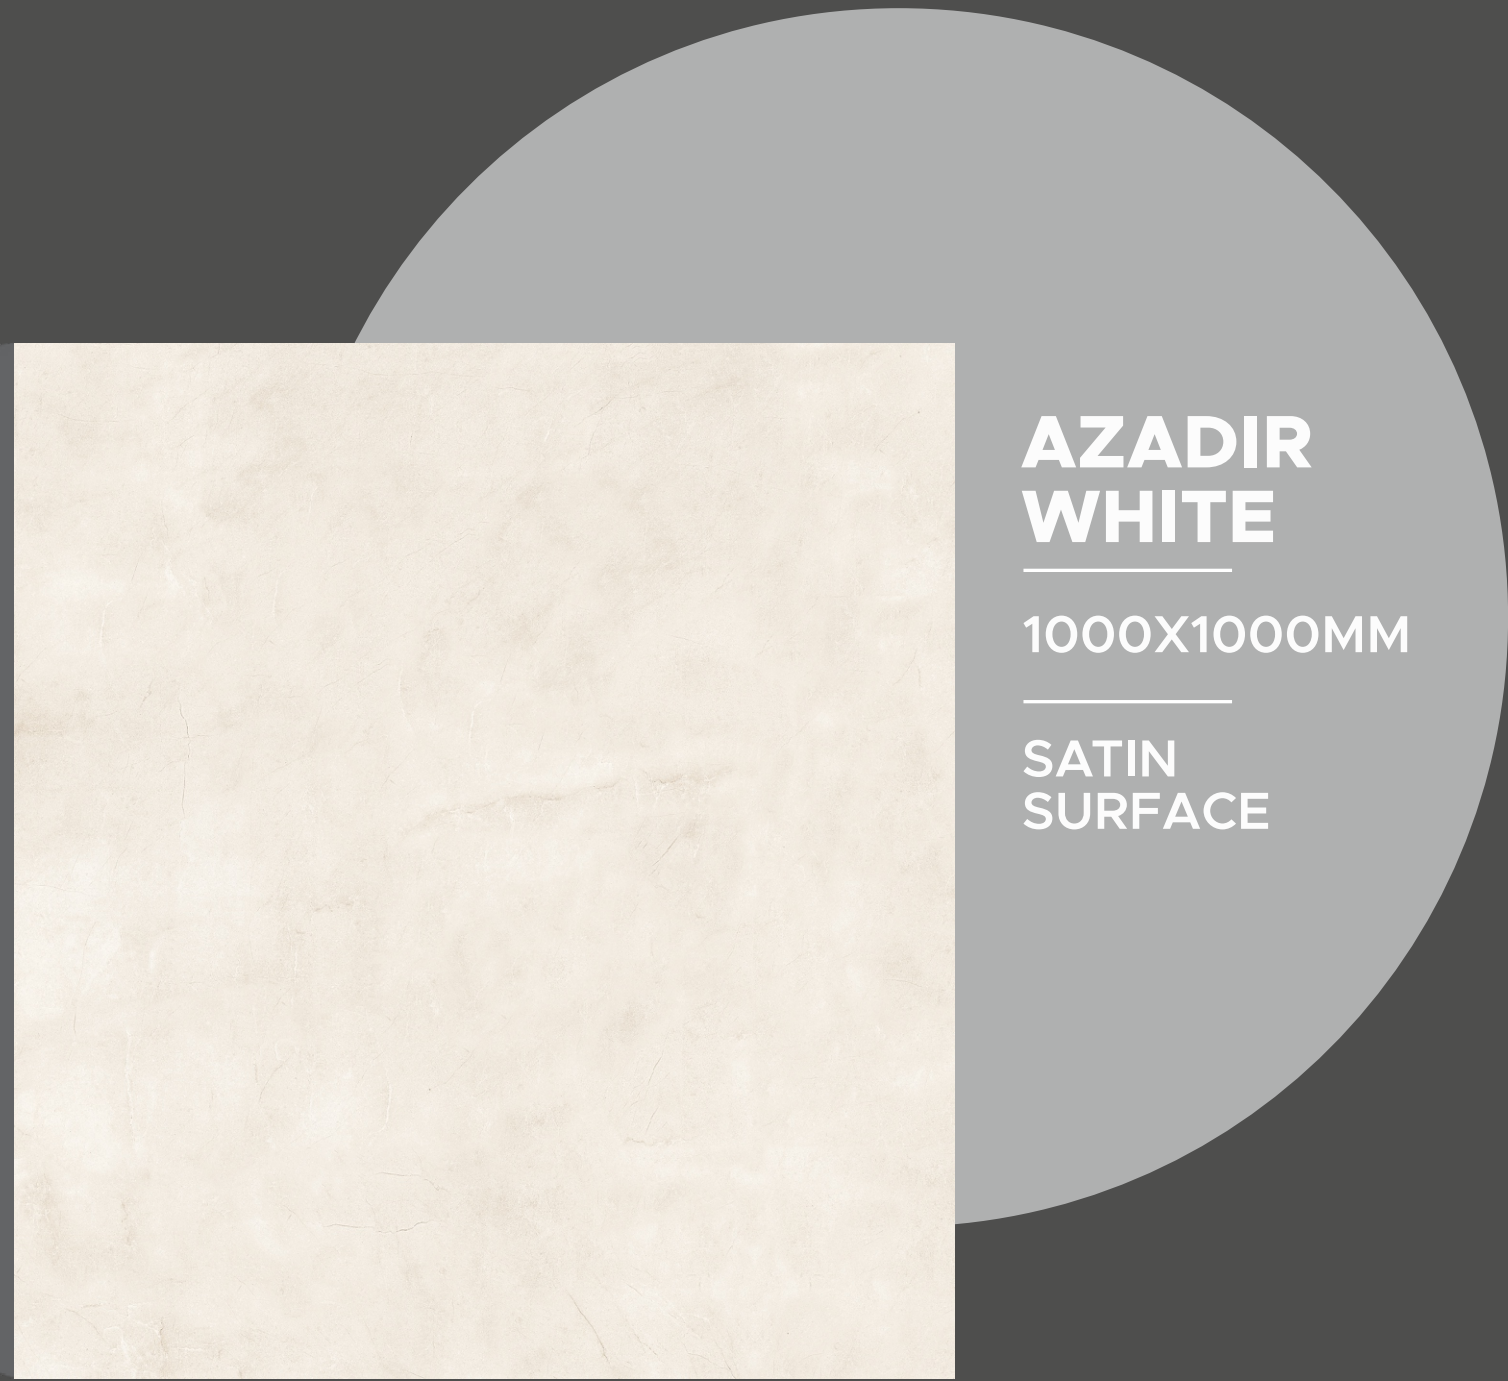

**ARMANI
GREY**

1000X1000MM

SATIN
SURFACE

3
Randoms

**AZADIR
GREY**
1000X1000MM
**SATIN
SURFACE**

4
Randoms

**AZADIR
WHITE**
1000X1000MM
**SATIN
SURFACE**

4
Randoms