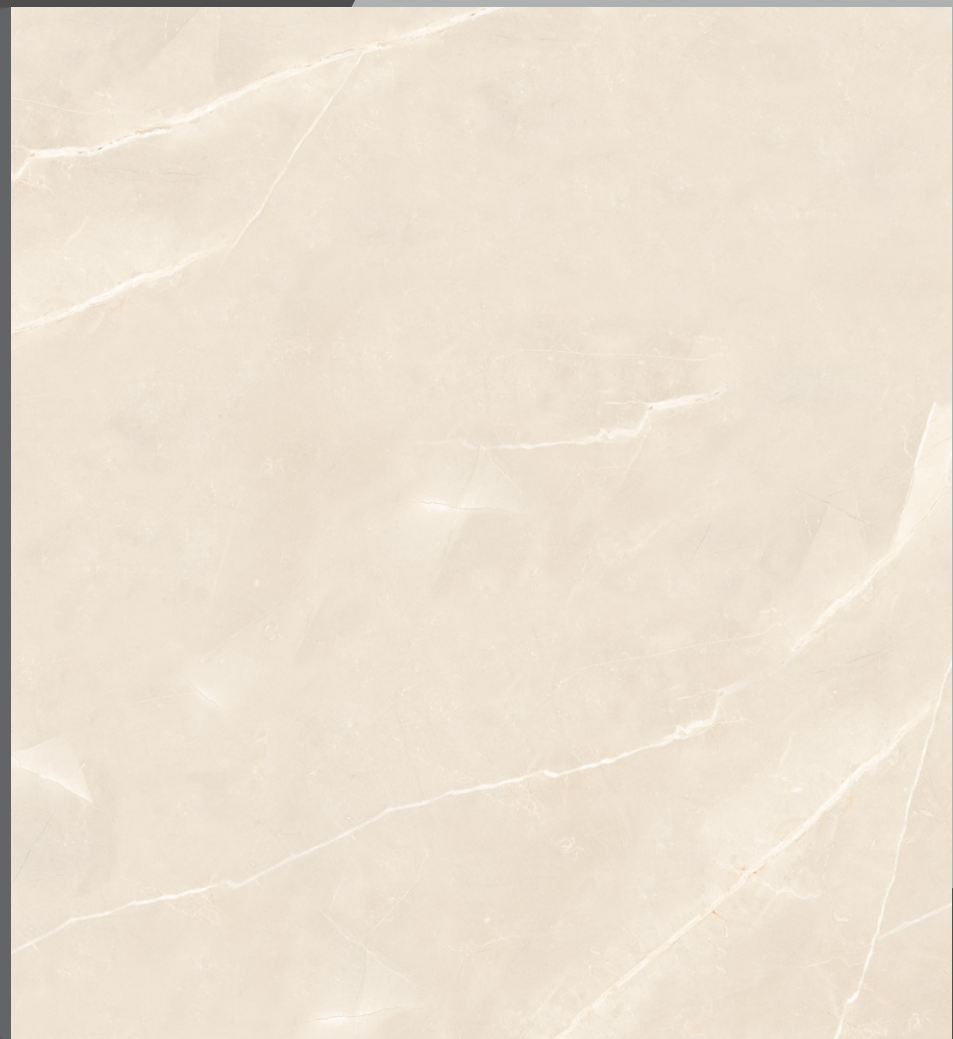

**CIMIT
CARRARA**
1000X1000MM
**SATIN
SURFACE**

3
Randoms

**DAKOTA
GREY**
1000X1000MM
**SATIN
SURFACE**

4
Randoms

4
Randoms

**DIAMOND
BEIGE**
1000X1000MM
**SATIN
SURFACE**

4
Randoms

**DONA
GREY**
1000X1000MM
**SATIN
SURFACE**