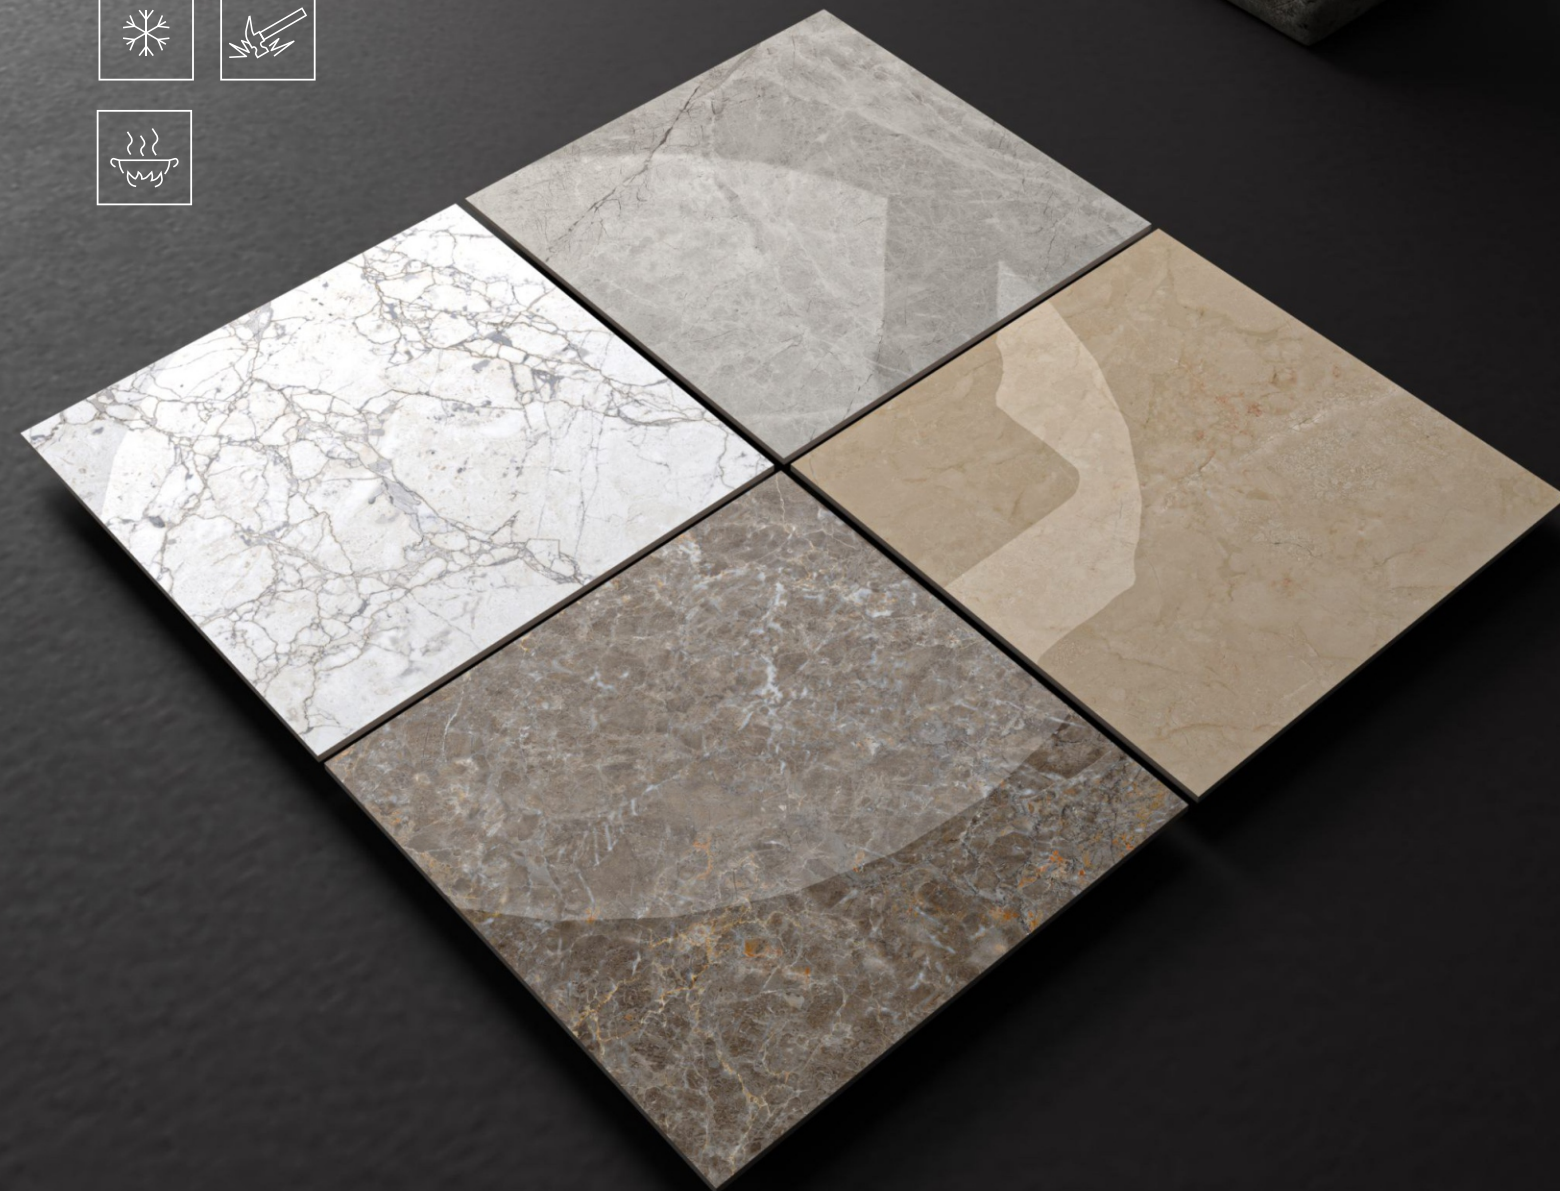

REFLECT YOUR

style with dazzling gloss.

Features