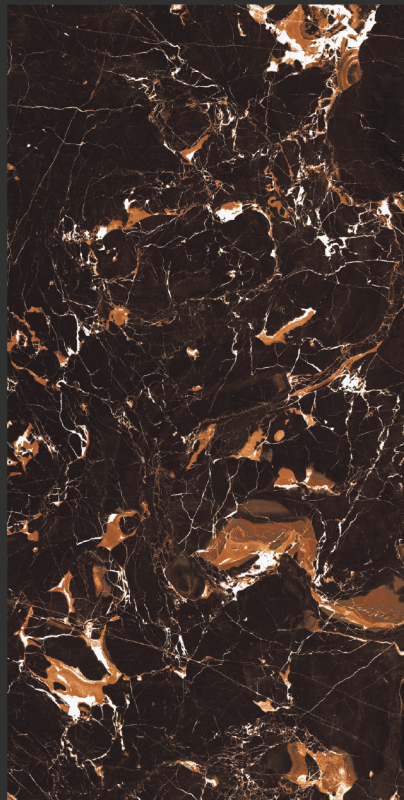

600X | FINISH | RANDOM
1200MM | HIGH GLOSSY | 04

—

HIGH GLOSSY SERIES

BLACK PORTORO

600X
1200MM

FINISH
HIGH GLOSSY

RANDOM
04

—
HIGH GLOSSY
SERIES