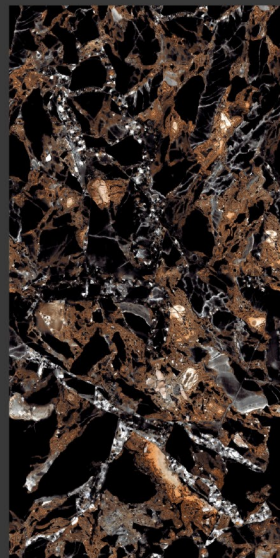

—
HIGH GLOSSY
SERIES

HAMTA
BEIGE

600X | FINISH | RANDOM
1200MM | HIGH GLOSSY | 04

—

HIGH GLOSSY SERIES

INVITE BROWN

600X | FINISH | RANDOM
1200MM | HIGH GLOSSY | 04

—
HIGH GLOSSY
SERIES