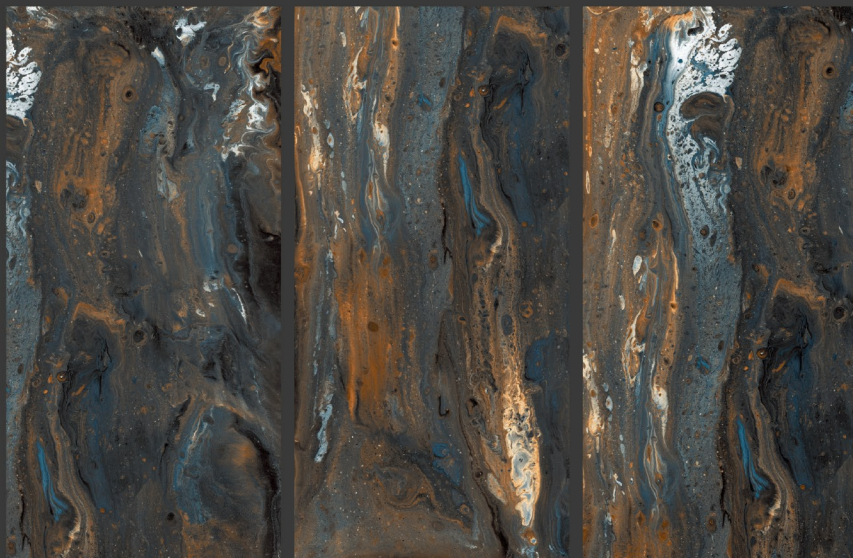

PEACOCK

600X | FINISH | RANDOM
1200MM | HIGH GLOSSY | 04