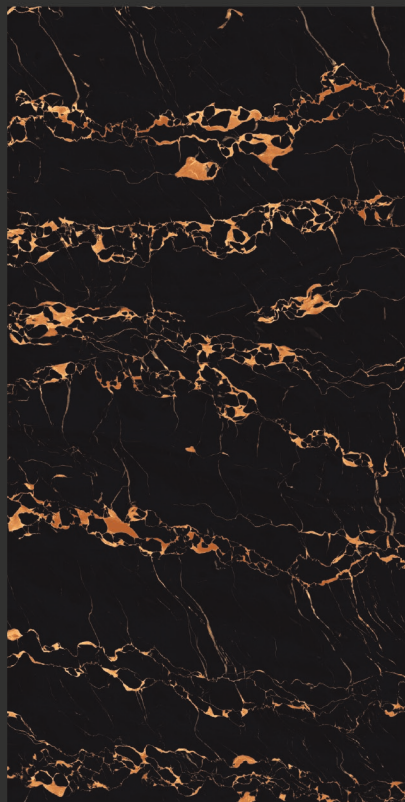

—

HIGH GLOSSY SERIES