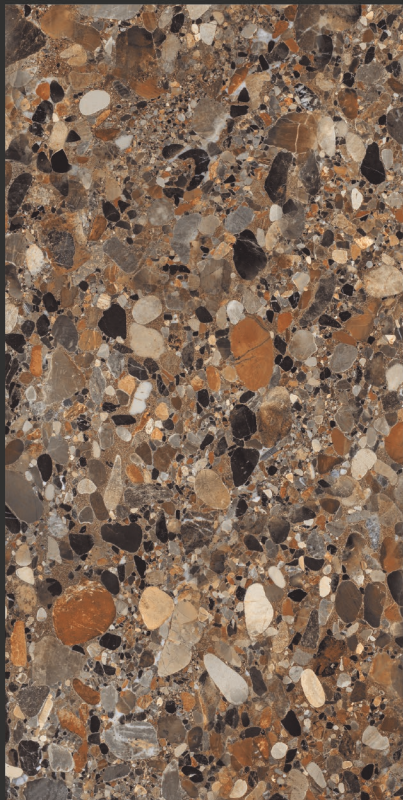

600X | FINISH | RANDOM
1200MM | HIGH GLOSSY | 04

—

HIGH GLOSSY SERIES

ROSSETA BLACK

600X
1200MM

FINISH
HIGH GLOSSY

RANDOM
04

—
HIGH GLOSSY
SERIES