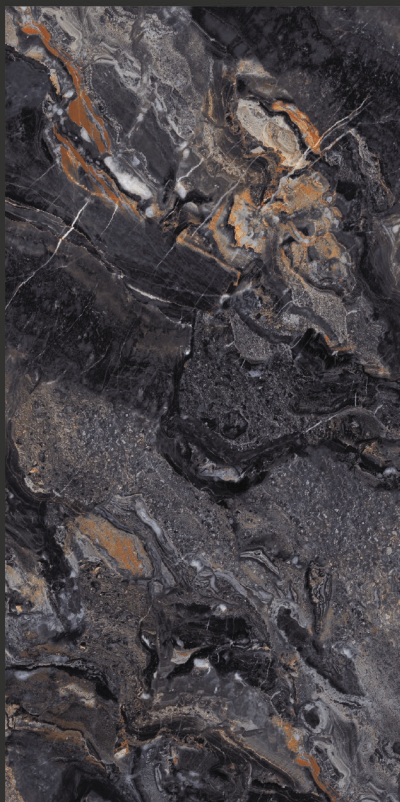

ROYAL STONE
NATURAL

600X | FINISH | RANDOM
1200MM | HIGH GLOSSY | 04

—
HIGH GLOSSY
SERIES

ROYAL
TECTONIC MULTY

600X
1200MM

FINISH
HIGH GLOSSY

RANDOM
04

—
HIGH GLOSSY
SERIES

SIERA
CHARCOAL

600X
1200MM

FINISH
HIGH GLOSSY

RANDOM
04

—
HIGH GLOSSY
SERIES

STAIN
BLUE

600X | FINISH | RANDOM
1200MM | HIGH GLOSSY | 04

—
HIGH GLOSSY
SERIES