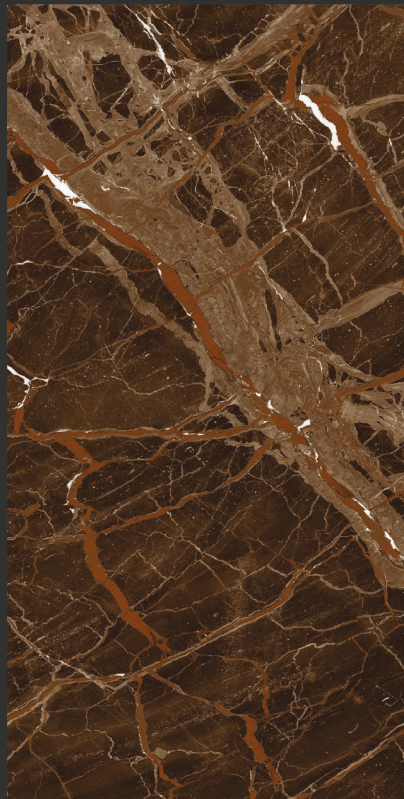

600X | FINISH | RANDOM
1200MM | HIGH GLOSSY | 04

—
HIGH GLOSSY
SERIES

ESTERDA
BLUE

600X | FINISH | RANDOM
1200MM | HIGH GLOSSY | 04

—
HIGH GLOSSY
SERIES

ESTERDA
BROWN

600X | FINISH | RANDOM
1200MM | HIGH GLOSSY | 04