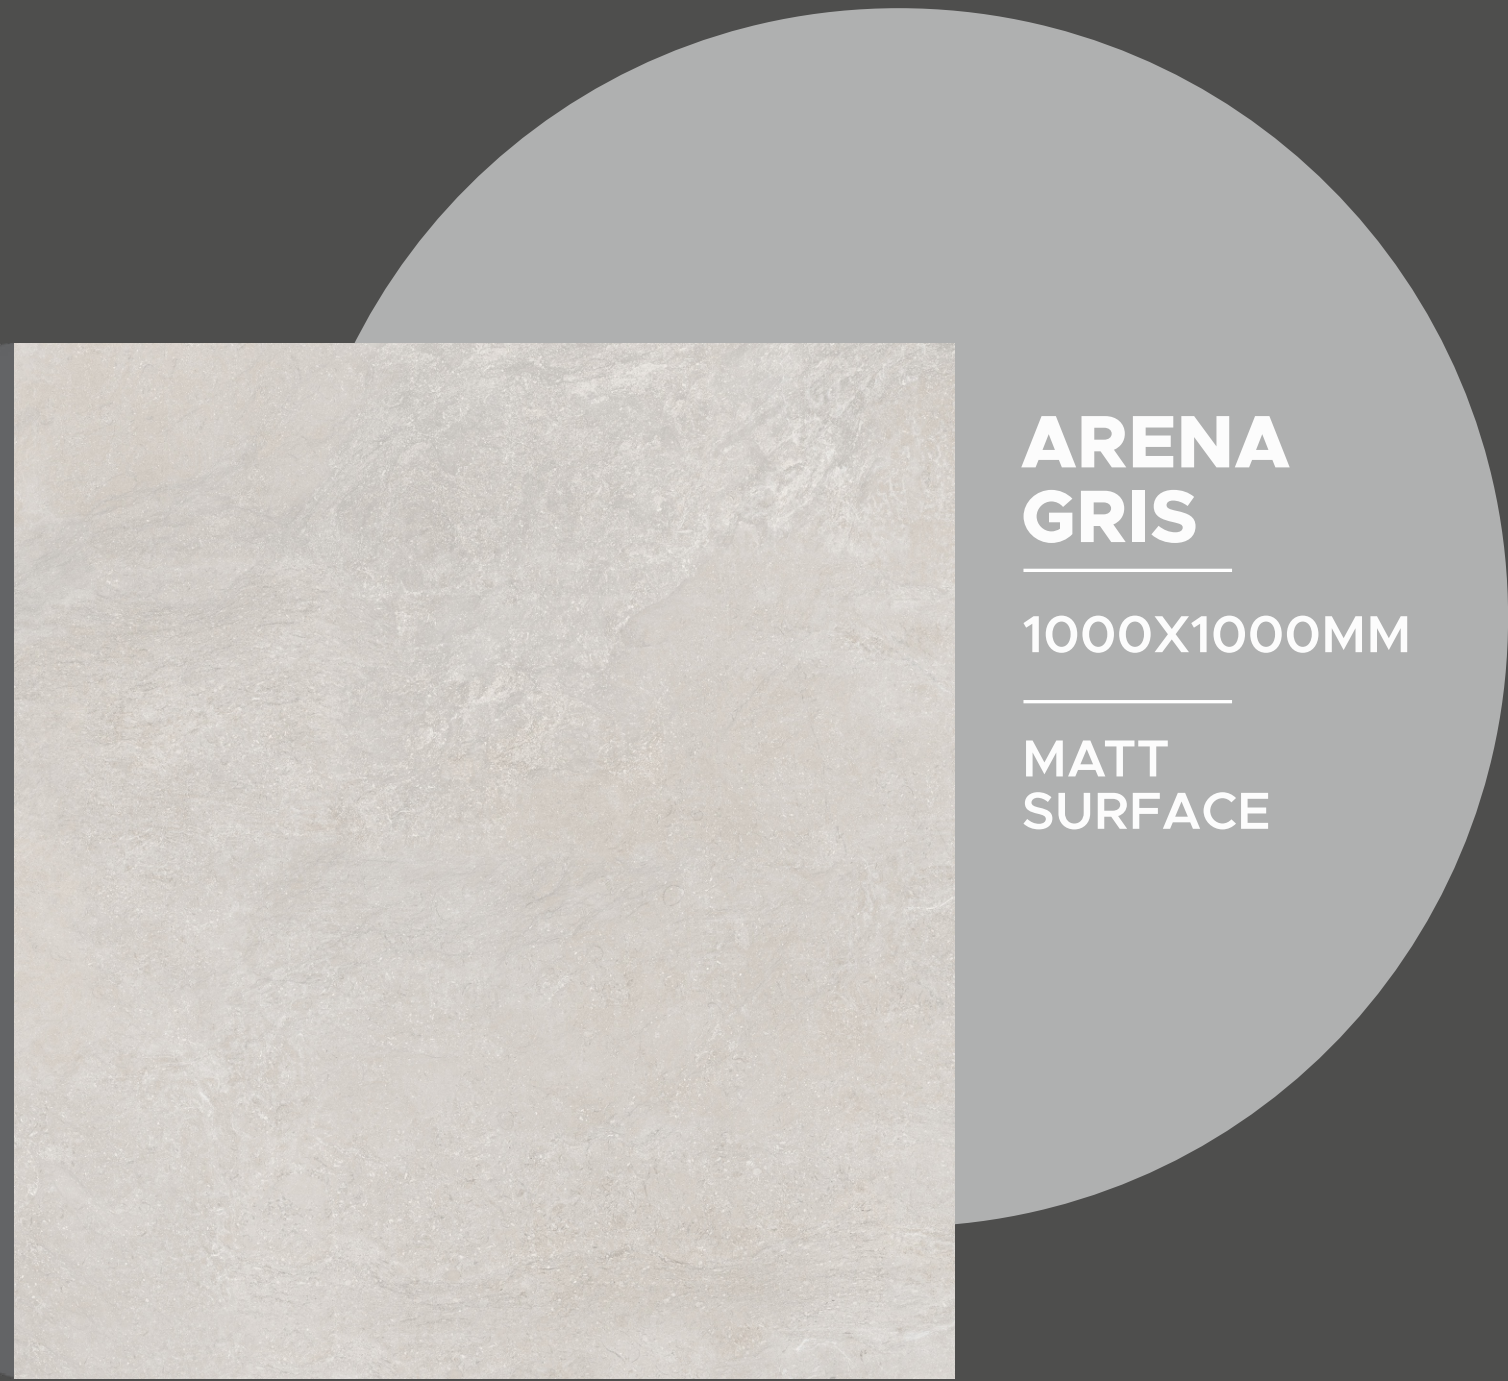

4

Randoms

**ARENA
GREY**

1000X1000MM

MATT
SURFACE

4

Randoms

**ARENA
GRIS**
1000X1000MM
MATT
SURFACE