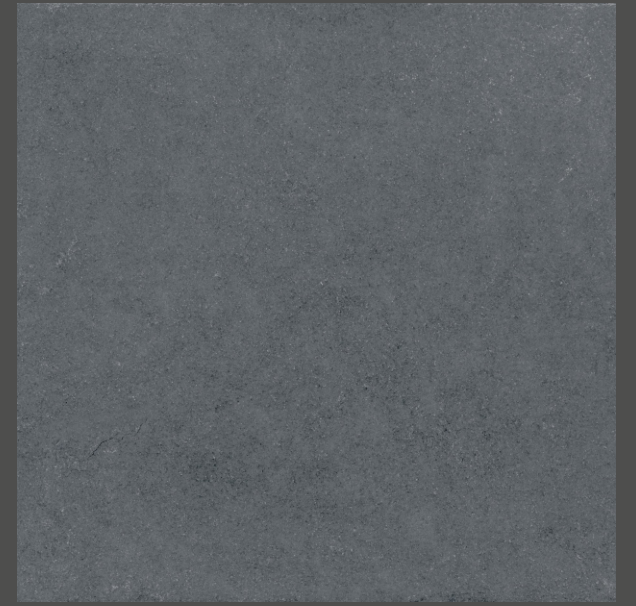

MATT
SURFACE

3
Randoms

**CONCRETA
NERO**

1000X1000MM

MATT
SURFACE

3
Randoms

**CONCRETA
WHITE**

1000X1000MM