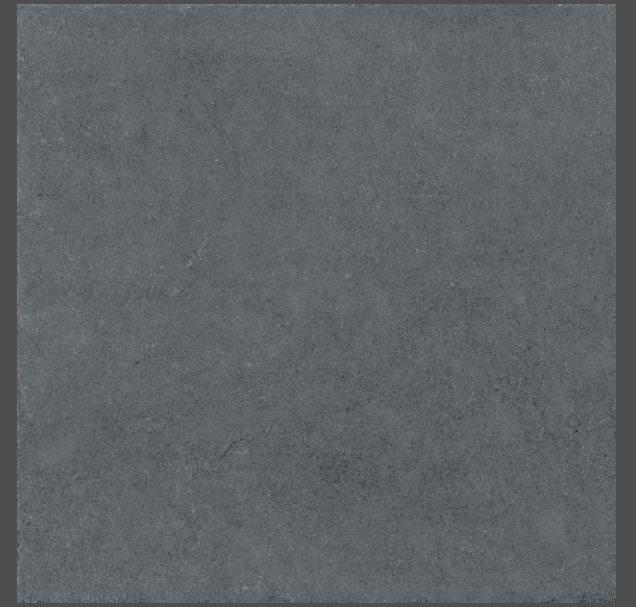

MATT
SURFACE

3
Randoms

**CONCRETA
NERO**

1000X1000MM

MATT
SURFACE

3
Randoms

**CONCRETA
WHITE**

1000X1000MM