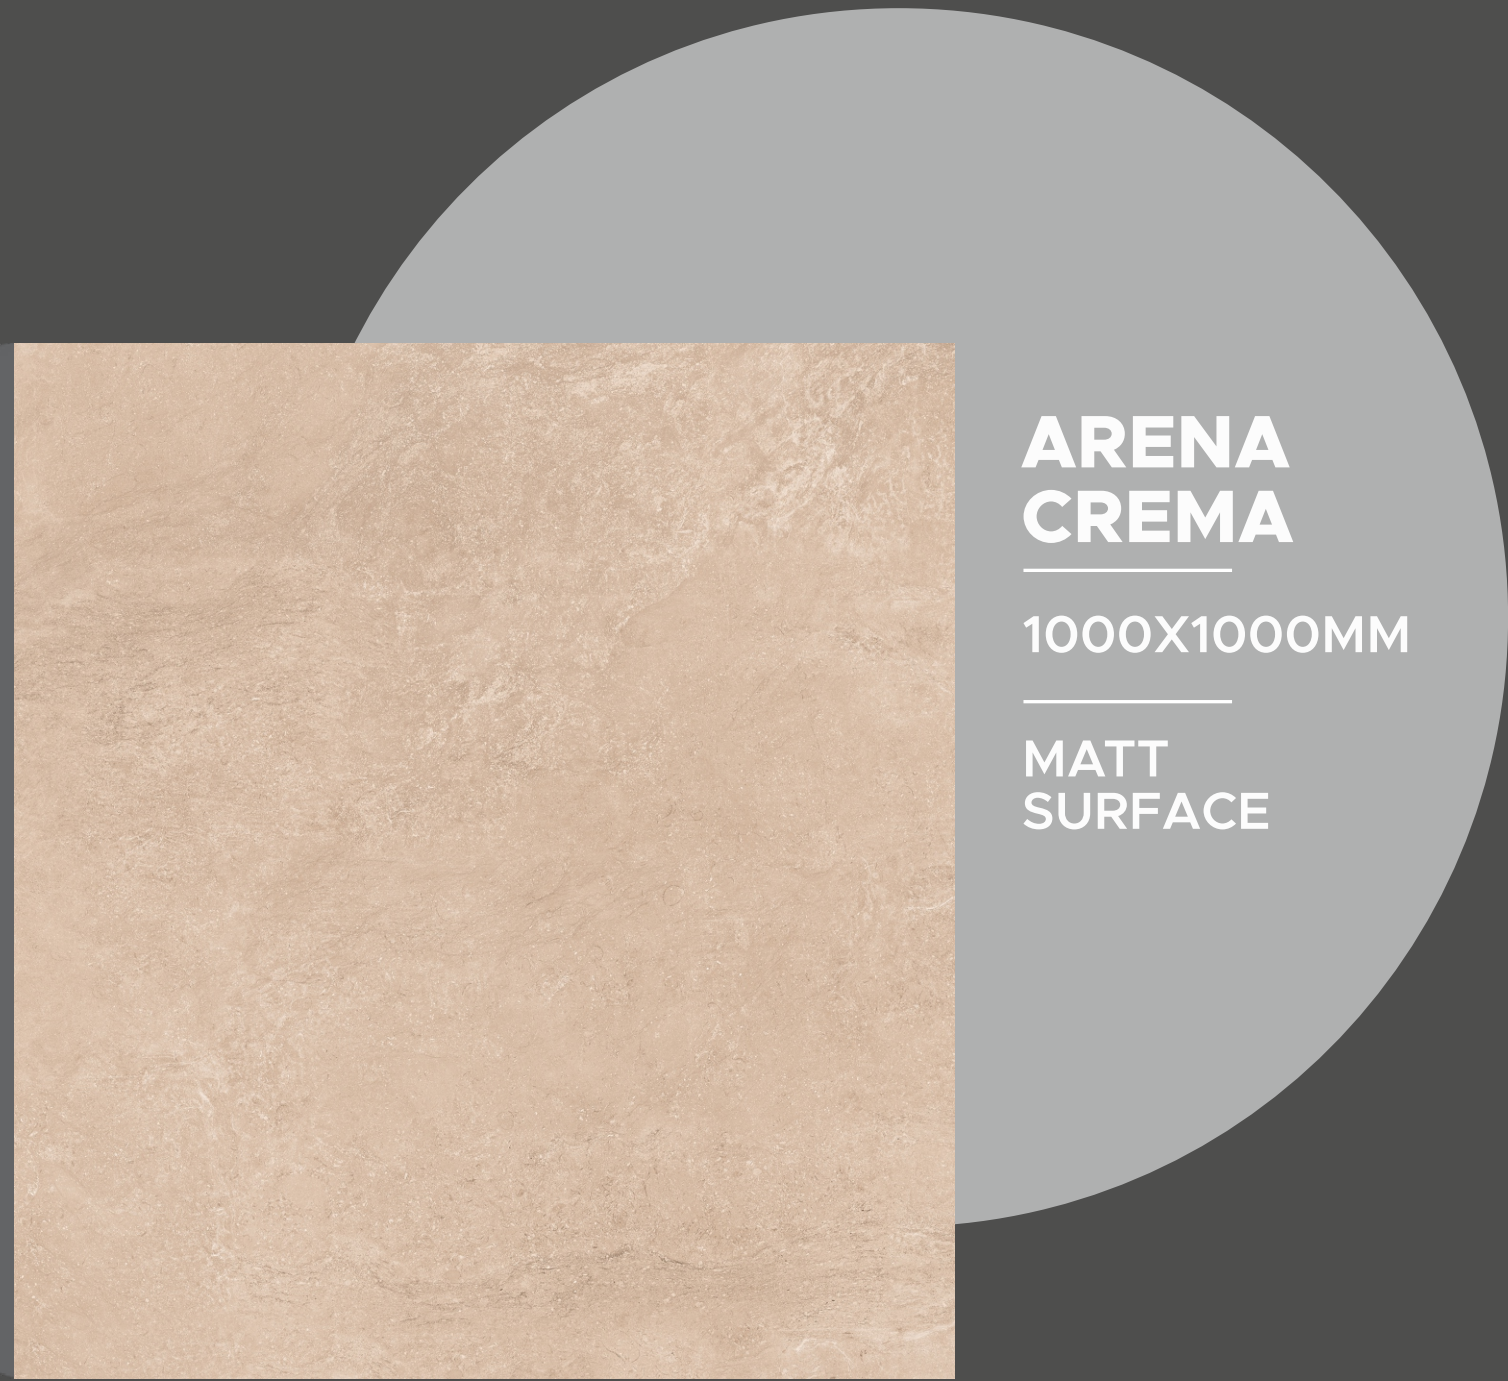

**ARENA
BIANCO**

1000X1000MM

MATT
SURFACE

4

Randoms

**ARENA
CREMA**

1000X1000MM

MATT
SURFACE