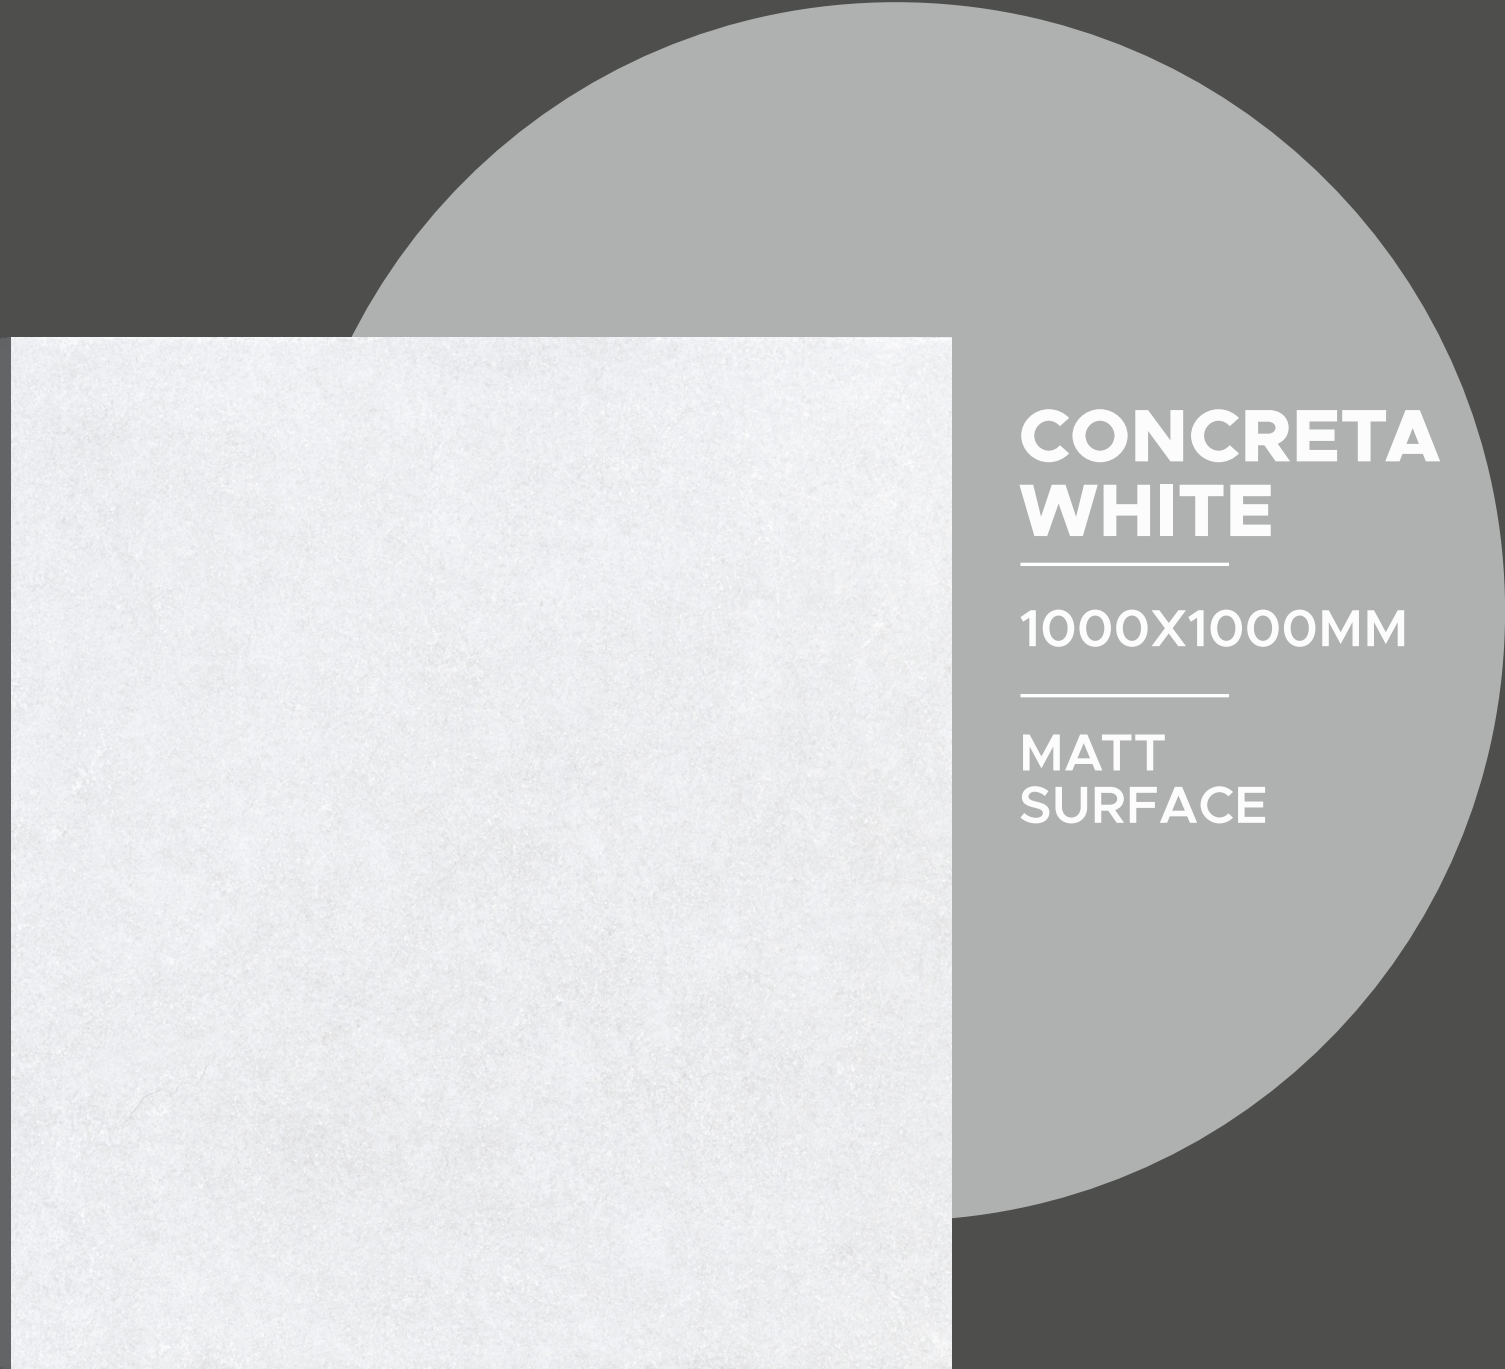

**CONCRETA
WHITE**

1000X1000MM

MATT
SURFACE