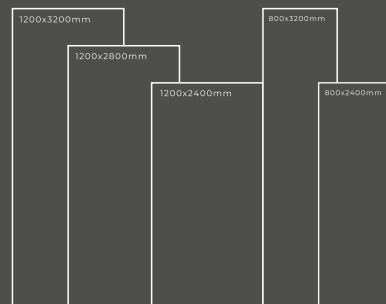

GLOSSY SERIES

LOZANO SKY

Thickness : 6mm/9mm/15mm
Finish : Glossy/Matt
Type : White Body
Random : 2

Available Dimension

1200x3200 | 1200x2800
1200x2400 | 800x3200
800x2400