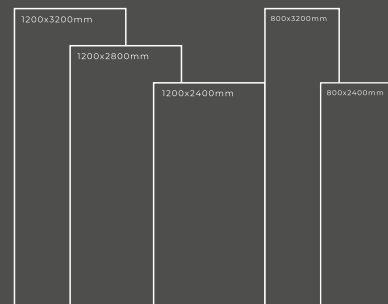

Available Dimension

1200x3200 | 1200x2800
1200x2400 | 800x3200
800x2400

GOLDEN POSA(AT 32494)

Thickness : 6mm/9mm/15mm
Finish : Glossy/Matt
Type : White Body
Random : 1

Available Dimension

1200x3200 | 1200x2800
1200x2400 | 800x3200
800x2400