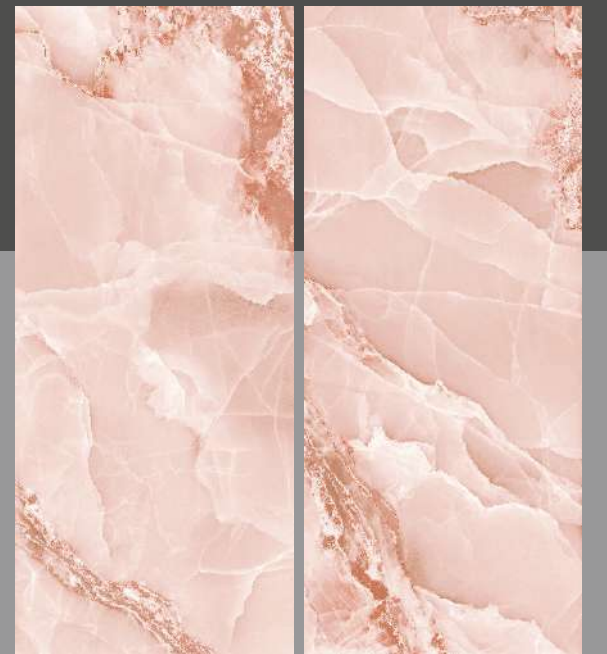

ONYX PINK

Thickness : 6mm/9mm/15mm
Finish : Glossy/Matt
Type : White Body
Random : 2

Available Dimension

1200x3200 | 1200x2800
1200x2400 | 800x3200
800x2400

GLOSSY SERIES

ONYX SKY WHITE

Thickness : 6mm/9mm/15mm
Finish : Glossy/Matt
Type : White Body
Random : 1