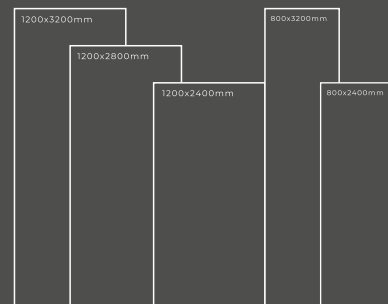

GLOSSY SERIES

ECLAIR NOUVELLE GOLDEN

Thickness : 6mm/9mm/15mm
Finish : Glossy/Matt
Type : White Body
Random : 2

Available Dimension

1200x3200 | 1200x2800
1200x2400 | 800x3200
800x2400