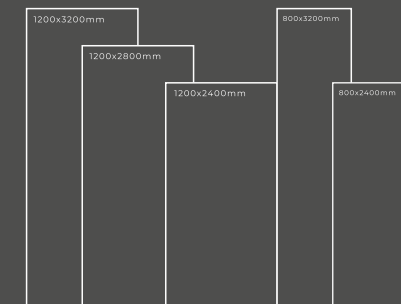

Available Dimension

1200x3200 | 1200x2800
1200x2400 | 800x3200
800x2400

BIANCO LASA (PJ-7286)

Thickness : 6mm/9mm/15mm
Finish : Glossy/Matt
Type : White Body
Random : 1

Available Dimension

1200x3200 | 1200x2800
1200x2400 | 800x3200
800x2400