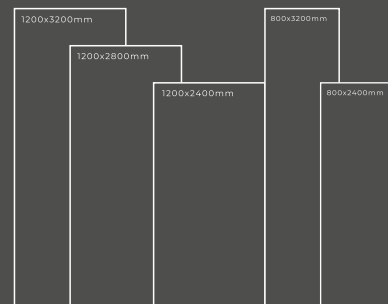

Available Dimension

1200x3200 | 1200x2800
1200x2400 | 800x3200
800x2400

GLOSSY SERIES

STATUARIO GOLD

Thickness : 6mm/9mm/15mm
Finish : Glossy/Matt
Type : White Body
Random : 1

Available Dimension

1200x3200 | 1200x2800
1200x2400 | 800x3200
800x2400