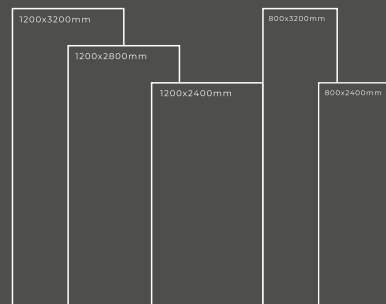

Available Dimension

1200x3200 | 1200x2800
1200x2400 | 800x3200
800x2400