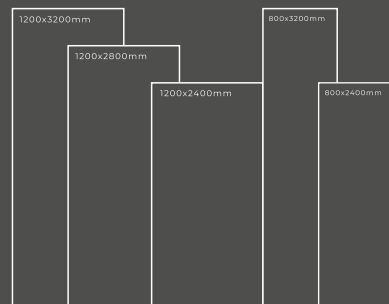

Available Dimension

1200x3200 | 1200x2800
1200x2400 | 800x3200
800x2400

GLOSSY SERIES

ASACIA

Thickness : 6mm/9mm/15mm
Finish : Glossy/Matt
Type : White Body
Random : 1

Available Dimension

1200x3200 | 1200x2800
1200x2400 | 800x3200
800x2400