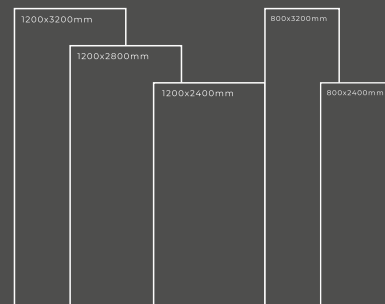

GLOSSY SERIES

SEASAND NATURAL

Thickness : 6mm/9mm/15mm
Finish : Glossy/Matt
Type : White Body
Random : 2

Available Dimension

1200x3200 | 1200x2800
1200x2400 | 800x3200
800x2400