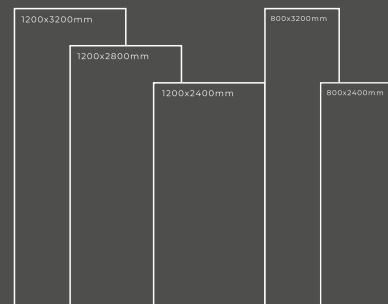

GLOSSY SERIES

SONATA GREY

Thickness : 6mm/9mm/15mm
Finish : Glossy/Matt
Type : White Body
Random : 2

Available Dimension

1200x3200 | 1200x2800
1200x2400 | 800x3200
800x2400