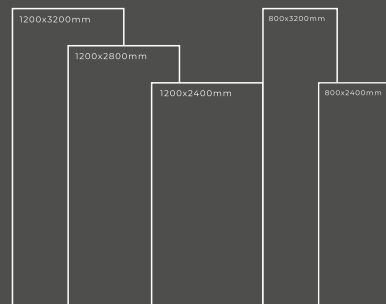

Available Dimension

1200x3200 | 1200x2800
1200x2400 | 800x3200
800x2400

GLOSSY SERIES

ARBESCATO GOLD

Thickness : 6mm/9mm/15mm
Finish : Glossy/Matt
Type : White Body
Random : 1

Available Dimension

1200x3200 | 1200x2800
1200x2400 | 800x3200
800x2400