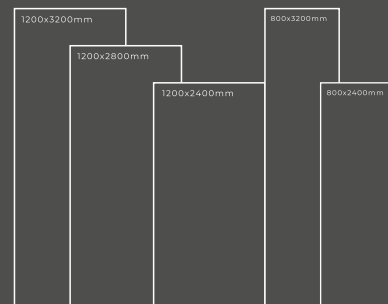

GLOSSY SERIES

BAVARIA

Thickness : 6mm/9mm/15mm
Finish : Glossy/Matt
Type : White Body
Random : 1

Available Dimension

1200x3200 | 1200x2800
1200x2400 | 800x3200
800x2400

BAXTER

Thickness : 6mm/9mm/15mm
Finish : Glossy/Matt
Type : White Body
Random : 2