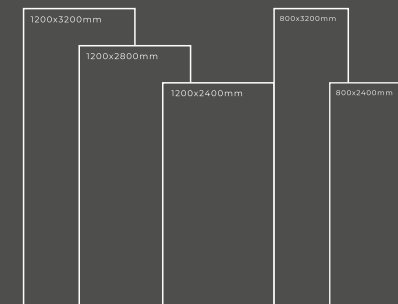

Available Dimension

1200x3200 | 1200x2800
1200x2400 | 800x3200
800x2400

STATUARIO SCALA

Thickness : 6mm/9mm/15mm
Finish : Glossy/Matt
Type : White Body
Random : 1

Available Dimension

1200x3200 | 1200x2800
1200x2400 | 800x3200
800x2400