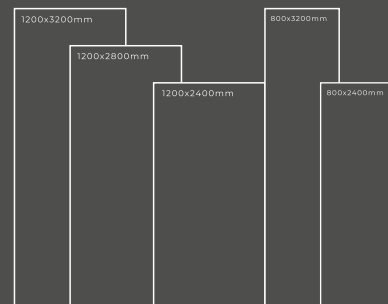

Available Dimension

1200x3200 | 1200x2800
1200x2400 | 800x3200
800x2400

GLOSSY SERIES

ELIXIR MARINE

Thickness : 6mm/9mm/15mm
Finish : Glossy/Matt
Type : White Body
Random : 1

Available Dimension

1200x3200 | 1200x2800
1200x2400 | 800x3200
800x2400