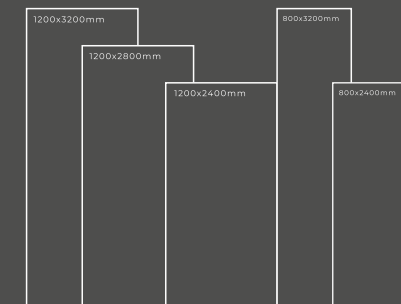

Available Dimension

1200x3200 | 1200x2800
1200x2400 | 800x3200
800x2400

ONYX BLUE

Thickness : 6mm/9mm/15mm
Finish : Glossy/Matt
Type : White Body
Random : 2

Available Dimension

1200x3200 | 1200x2800
1200x2400 | 800x3200
800x2400