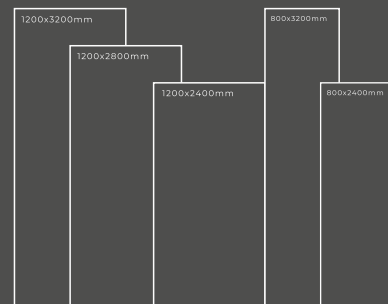

Thickness : 6mm/9mm/15mm
Finish : Glossy/Matt
Type : White Body
Random : 2

Available Dimension

1200x3200 | 1200x2800
1200x2400 | 800x3200
800x2400

AAREZO BULE

Thickness : 6mm/9mm/15mm
Finish : Glossy/Matt
Type : White Body
Random : 2