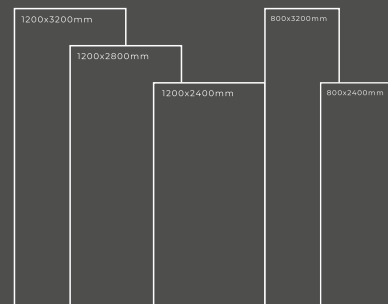

Available Dimension

1200x3200 | 1200x2800
1200x2400 | 800x3200
800x2400

GLOSSY SERIES

CREMA NOVA

Thickness : 6mm/9mm/15mm
Finish : Glossy/Matt
Type : White Body
Random : 2

Available Dimension

1200x3200 | 1200x2800
1200x2400 | 800x3200
800x2400