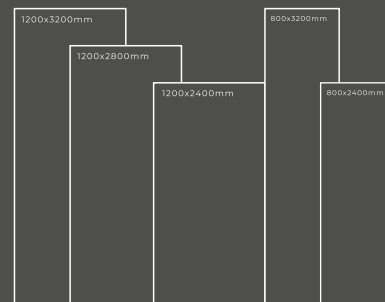

Available Dimension

1200x3200 | 1200x2800
1200x2400 | 800x3200
800x2400

GLOSSY SERIES

BIXBITE GREY

Thickness : 6mm/9mm/15mm
Finish : Glossy/Matt
Type : White Body
Random : 3

Available Dimension

1200x3200 | 1200x2800
1200x2400 | 800x3200
800x2400