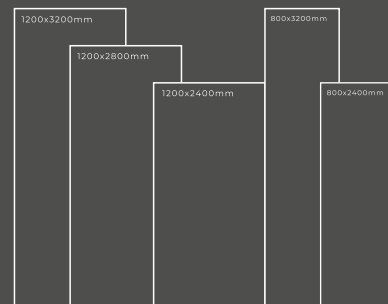

GLOSSY SERIES

ONYX SKY WHITE

Thickness : 6mm/9mm/15mm
Finish : Glossy/Matt
Type : White Body
Random : 1

Available Dimension

1200x3200 | 1200x2800
1200x2400 | 800x3200
800x2400