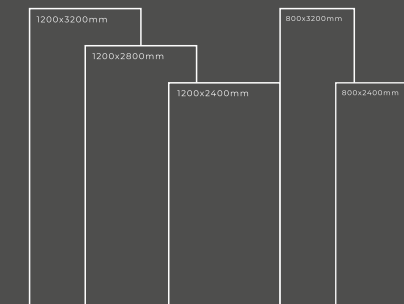

Available Dimension

1200x3200 | 1200x2800
1200x2400 | 800x3200
800x2400

GOLDEN POSA(AT 32494)

Thickness : 6mm/9mm/15mm
Finish : Glossy/Matt
Type : White Body
Random : 1

Available Dimension

1200x3200 | 1200x2800
1200x2400 | 800x3200
800x2400