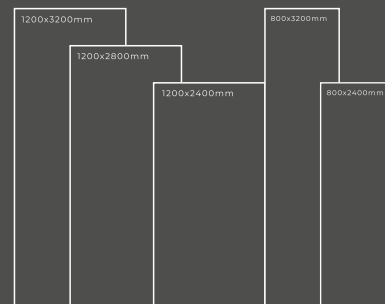

Available Dimension

1200x3200 | 1200x2800
1200x2400 | 800x3200
800x2400

GLOSSY SERIES

CC-VTCN-PJ-7124

Thickness : 6mm/9mm/15mm
Finish : Glossy/Matt
Type : White Body
Random : 2

Available Dimension

1200x3200 | 1200x2800
1200x2400 | 800x3200
800x2400