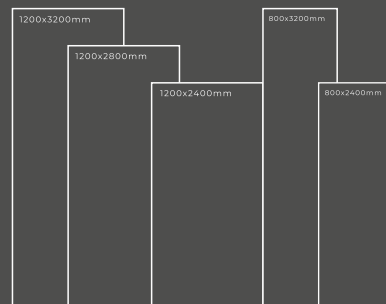

Available Dimension

1200x3200 | 1200x2800
1200x2400 | 800x3200
800x2400

CALACATTA IMPERIO

Thickness : 6mm/9mm/15mm
Finish : Glossy/Matt
Type : White Body
Random : 1

Available Dimension

1200x3200 | 1200x2800
1200x2400 | 800x3200
800x2400