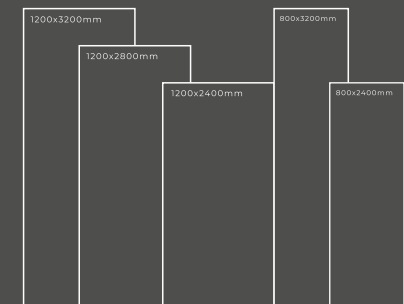

Available Dimension

1200x3200 | 1200x2800
1200x2400 | 800x3200
800x2400

ENMON NATURAL

Thickness : 6mm/9mm/15mm
Finish : Glossy/Matt
Type : White Body
Random : 2

Available Dimension

1200x3200 | 1200x2800
1200x2400 | 800x3200
800x2400