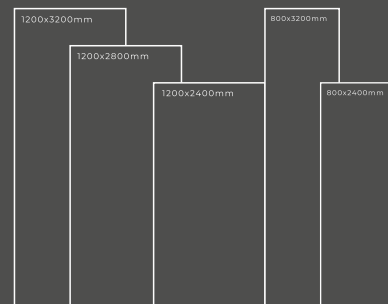

GLOSSY SERIES

HORSE BROWN

Thickness : 6mm/9mm/15mm
Finish : Glossy/Matt
Type : White Body
Random : 3

Available Dimension

1200x3200 | 1200x2800
1200x2400 | 800x3200
800x2400

IMPERIALE SIENA

Thickness : 6mm/9mm/15mm
Finish : Glossy/Matt
Type : White Body
Random : 2