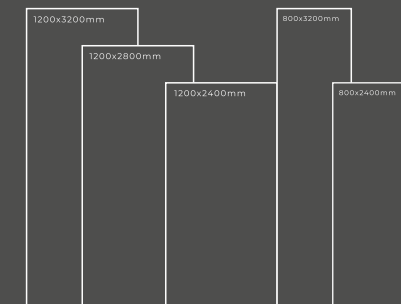

Available Dimension

1200x3200 | 1200x2800
1200x2400 | 800x3200
800x2400

STATUARIO ARCO

Thickness : 6mm/9mm/15mm
Finish : Glossy/Matt
Type : White Body
Random : 3

Available Dimension

1200x3200 | 1200x2800
1200x2400 | 800x3200
800x2400