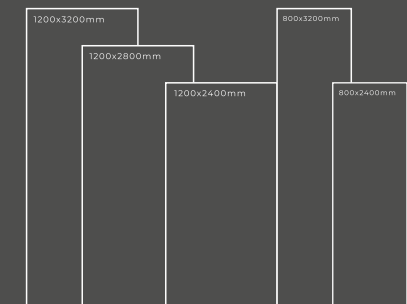

Available Dimension

1200x3200 | 1200x2800
1200x2400 | 800x3200
800x2400