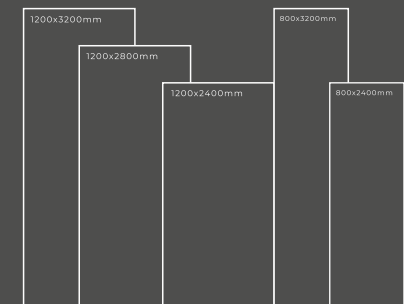

Available Dimension

1200x3200 | 1200x2800
1200x2400 | 800x3200
800x2400

BLACK FUSION

Thickness : 6mm/9mm/15mm
Finish : Glossy/Matt
Type : White Body
Random : 1

Available Dimension

1200x3200 | 1200x2800
1200x2400 | 800x3200
800x2400