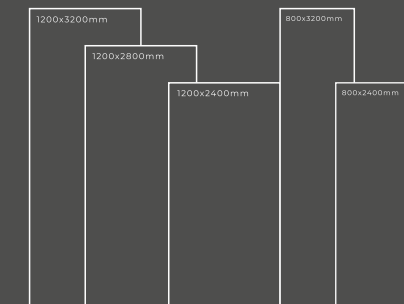

Available Dimension

1200x3200 | 1200x2800
1200x2400 | 800x3200
800x2400