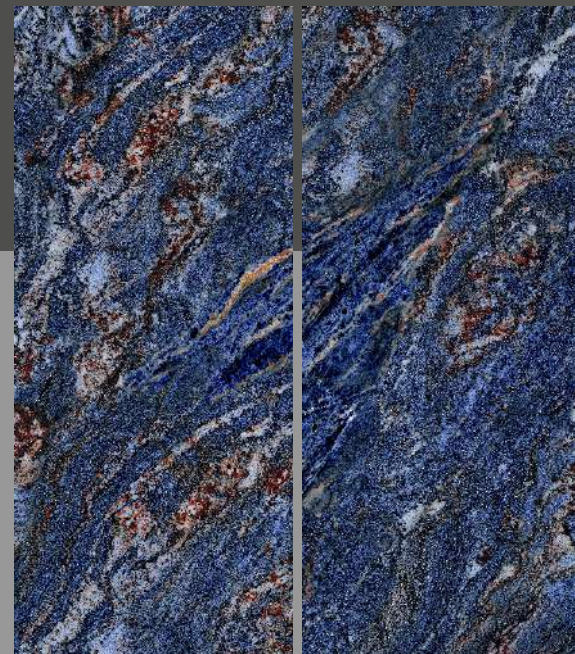

GLOSSY SERIES

CC-G2-8010

Thickness : 6mm/9mm/15mm
Finish : Glossy/Matt
Type : White Body
Random : 2

Available Dimension

1200x3200 | 1200x2800
1200x2400 | 800x3200
800x2400

CC-KL-5888

Thickness : 6mm/9mm/15mm
Finish : Glossy/Matt
Type : White Body
Random : 1