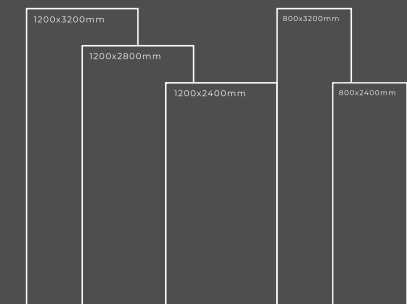

Available Dimension

1200x3200 | 1200x2800
1200x2400 | 800x3200
800x2400

ARMANI BROWN

Thickness : 6mm/9mm/15mm
Finish : Glossy/Matt
Type : White Body
Random : 3

Available Dimension

1200x3200 | 1200x2800
1200x2400 | 800x3200
800x2400