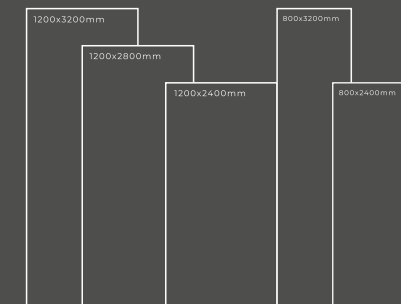

Available Dimension

1200x3200 | 1200x2800
1200x2400 | 800x3200
800x2400

MACAUBAS

Thickness : 6mm/9mm/15mm
Finish : Glossy/Matt
Type : White Body
Random : 1

Available Dimension

1200x3200 | 1200x2800
1200x2400 | 800x3200
800x2400