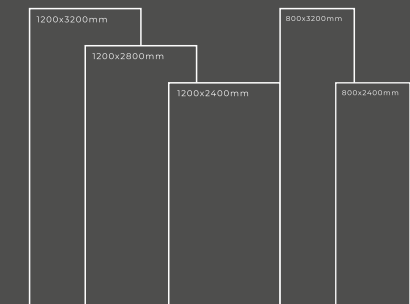

Available Dimension

1200x3200 | 1200x2800
1200x2400 | 800x3200
800x2400

STATUARIO FAME

Thickness : 6mm/9mm/15mm
Finish : Glossy/Matt
Type : White Body
Random : 2

Available Dimension

1200x3200 | 1200x2800
1200x2400 | 800x3200
800x2400