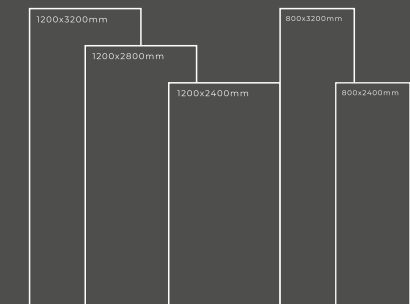

Available Dimension

1200x3200 | 1200x2800
1200x2400 | 800x3200
800x2400

GLOSSY SERIES

LUMURIA

Thickness : 6mm/9mm/15mm
Finish : Glossy/Matt
Type : White Body
Random : 1

Available Dimension

1200x3200 | 1200x2800
1200x2400 | 800x3200
800x2400