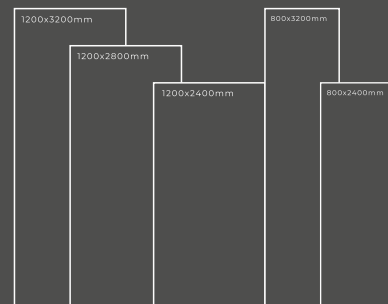

Available Dimension

1200x3200 | 1200x2800
1200x2400 | 800x3200
800x2400

MARMO BRECCIA

Thickness : 6mm/9mm/15mm
Finish : Glossy/Matt
Type : White Body
Random : 2

Available Dimension

1200x3200 | 1200x2800
1200x2400 | 800x3200
800x2400