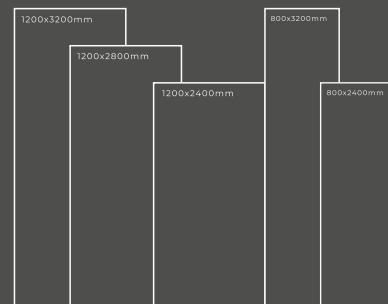

Available Dimension

1200x3200 | 1200x2800
1200x2400 | 800x3200
800x2400

GLOSSY SERIES

DARK GREY

Thickness : 6mm/9mm/15mm
Finish : Glossy/Matt
Type : White Body
Random : 1

Available Dimension

1200x3200 | 1200x2800
1200x2400 | 800x3200
800x2400