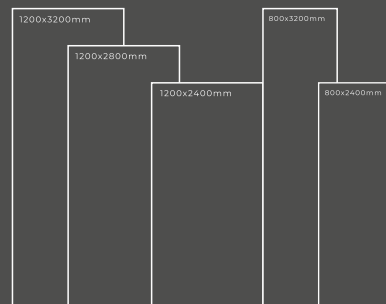

GLOSSY SERIES

HARMONY CREAM

Thickness : 6mm/9mm/15mm
Finish : Glossy/Matt
Type : White Body
Random : 1

Available Dimension

1200x3200 | 1200x2800
1200x2400 | 800x3200
800x2400