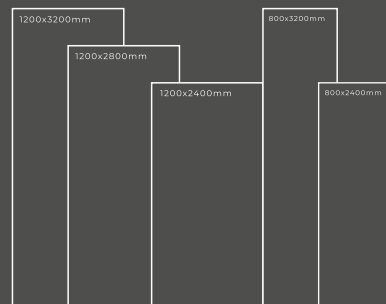

Available Dimension

1200x3200 | 1200x2800
1200x2400 | 800x3200
800x2400

IMPERIALE SIENA

Thickness : 6mm/9mm/15mm
Finish : Glossy/Matt
Type : White Body
Random : 2

Available Dimension

1200x3200 | 1200x2800
1200x2400 | 800x3200
800x2400