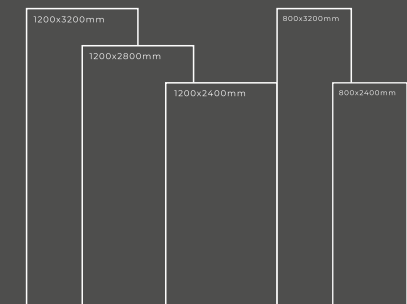

Available Dimension

1200x3200 | 1200x2800
1200x2400 | 800x3200
800x2400

ENFIER DORE

Thickness : 6mm/9mm/15mm
Finish : Glossy/Matt
Type : White Body
Random : 1

Available Dimension

1200x3200 | 1200x2800
1200x2400 | 800x3200
800x2400