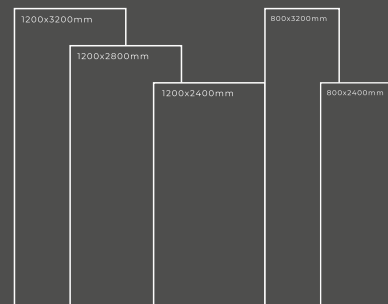

GLOSSY SERIES

MARQUINA NERO

Thickness : 6mm/9mm/15mm
Finish : Glossy/Matt
Type : White Body
Random : 1

Available Dimension

1200x3200 | 1200x2800
1200x2400 | 800x3200
800x2400