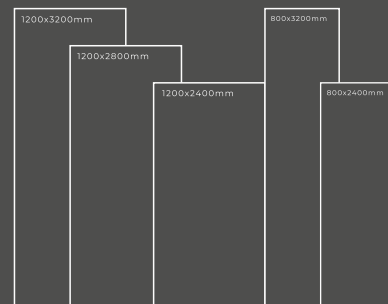

GLOSSY SERIES

STATUARIO VENICE

Thickness : 6mm/9mm/15mm
Finish : Glossy/Matt
Type : White Body
Random : 1

Available Dimension

1200x3200 | 1200x2800
1200x2400 | 800x3200
800x2400