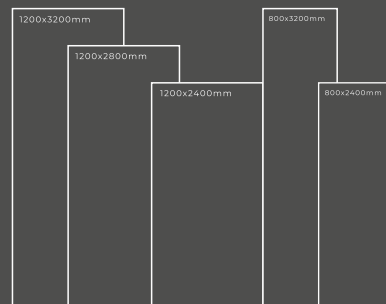

GLOSSY SERIES

PINK VALENCIA

Thickness : 6mm/9mm/15mm
Finish : Glossy/Matt
Type : White Body
Random : 1

Available Dimension

1200x3200 | 1200x2800
1200x2400 | 800x3200
800x2400

PLAIN WHITE

Thickness : 6mm/9mm/15mm
Finish : Glossy/Matt
Type : White Body
Random : 1