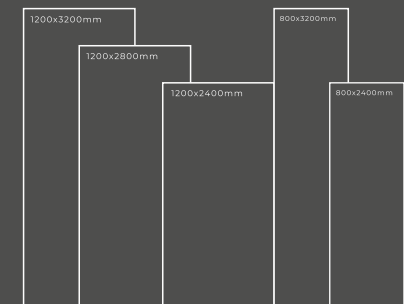

Available Dimension

1200x3200 | 1200x2800
1200x2400 | 800x3200
800x2400

GLOSSY SERIES

ELIXIR MARINE

Thickness : 6mm/9mm/15mm
Finish : Glossy/Matt
Type : White Body
Random : 1

Available Dimension

1200x3200 | 1200x2800
1200x2400 | 800x3200
800x2400