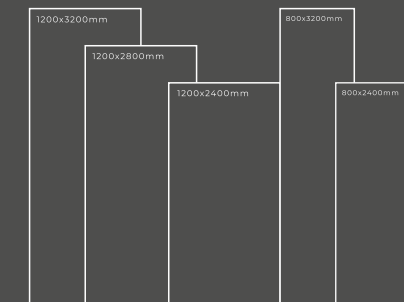

Available Dimension

1200x3200 | 1200x2800
1200x2400 | 800x3200
800x2400

GLOSSY SERIES

CLEOPATRA BEIGE

Thickness : 6mm/9mm/15mm
Finish : Glossy/Matt
Type : White Body
Random : 1

Available Dimension

1200x3200 | 1200x2800
1200x2400 | 800x3200
800x2400