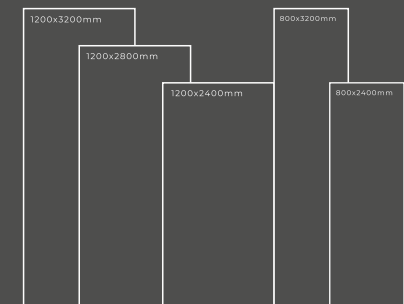

Available Dimension

1200x3200 | 1200x2800
1200x2400 | 800x3200
800x2400

GLOSSY SERIES

VERONIC ARBESQUE

Thickness : 6mm/9mm/15mm
Finish : Glossy/Matt
Type : White Body
Random : 3

Available Dimension

1200x3200 | 1200x2800
1200x2400 | 800x3200
800x2400