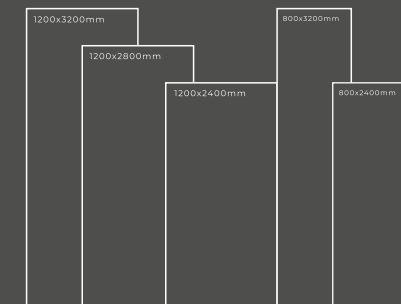

Available Dimension

1200x3200 | 1200x2800
1200x2400 | 800x3200
800x2400

GALAXY NEW WHITE SNP

Thickness : 6mm/9mm/15mm
Finish : Glossy/Matt
Type : White Body
Random : 1

Available Dimension

1200x3200 | 1200x2800
1200x2400 | 800x3200
800x2400