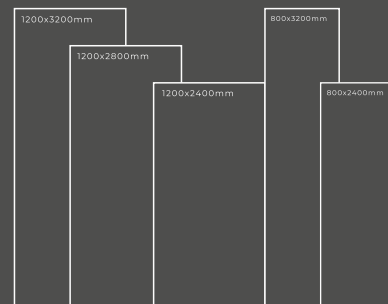

GLOSSY SERIES

NEXA WHITE (SUITE CARRARA)

Thickness : 6mm/9mm/15mm
Finish : Glossy/Matt
Type : White Body
Random : 1

Available Dimension

1200x3200 | 1200x2800
1200x2400 | 800x3200
800x2400