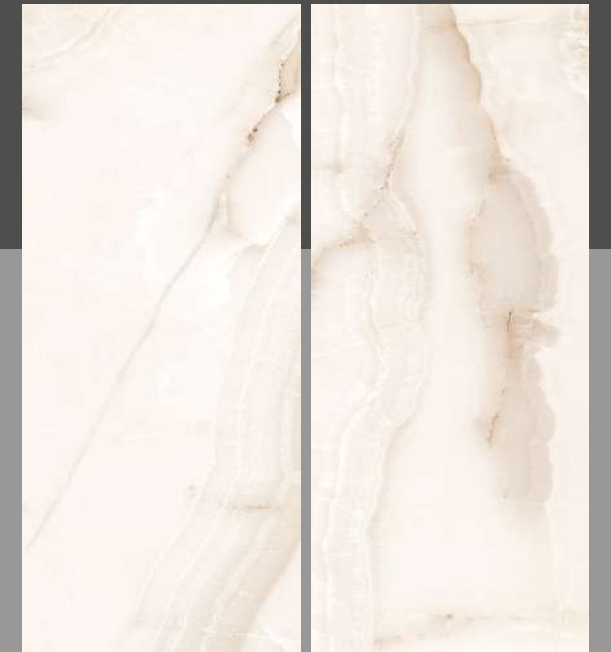

Available Dimension

1200x3200 | 1200x2800
1200x2400 | 800x3200
800x2400