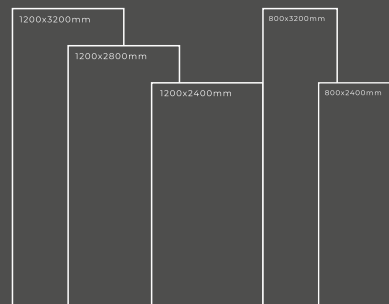

Available Dimension

1200x3200 | 1200x2800
1200x2400 | 800x3200
800x2400

CC RJ-5574

Thickness : 6mm/9mm/15mm
Finish : Glossy/Matt
Type : White Body
Random : 1

Available Dimension

1200x3200 | 1200x2800
1200x2400 | 800x3200
800x2400