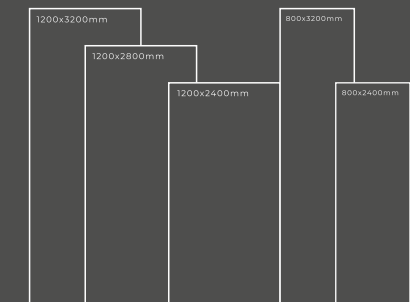

Available Dimension

1200x3200 | 1200x2800
1200x2400 | 800x3200
800x2400