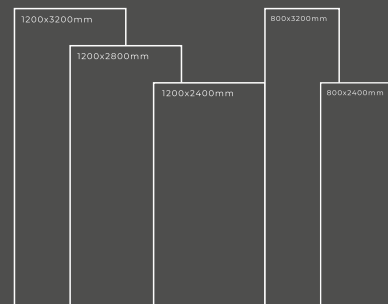

Available Dimension

1200x3200 | 1200x2800
1200x2400 | 800x3200
800x2400

GLOSSY SERIES

BLACK

Thickness : 6mm/9mm/15mm
Finish : Glossy/Matt
Type : White Body
Random : 1

Available Dimension

1200x3200 | 1200x2800
1200x2400 | 800x3200
800x2400