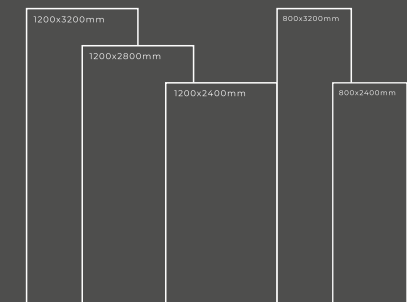

Available Dimension

1200x3200 | 1200x2800
1200x2400 | 800x3200
800x2400

NEW WHITE SNP

Thickness : 6mm/9mm/15mm
Finish : Glossy/Matt
Type : White Body
Random : 1

Available Dimension

1200x3200 | 1200x2800
1200x2400 | 800x3200
800x2400