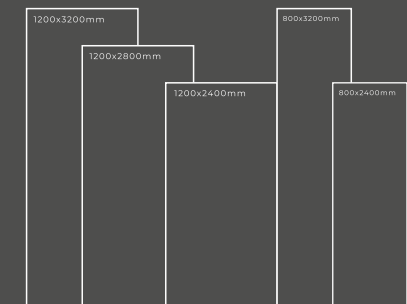

Available Dimension

1200x3200 | 1200x2800
1200x2400 | 800x3200
800x2400

CRYSTALO GOLD

Thickness : 6mm/9mm/15mm
Finish : Glossy/Matt
Type : White Body
Random : 1

Available Dimension

1200x3200 | 1200x2800
1200x2400 | 800x3200
800x2400