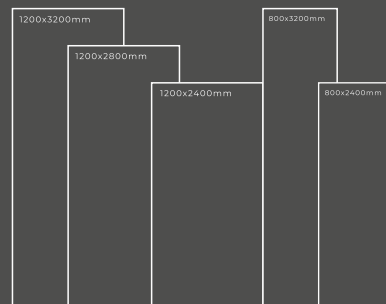

GLOSSY SERIES

MAGNETIC WHITE

Thickness : 6mm/9mm/15mm
Finish : Glossy/Matt
Type : White Body
Random : 1

Available Dimension

1200x3200 | 1200x2800
1200x2400 | 800x3200
800x2400

MARBLE VOLKAS

Thickness : 6mm/9mm/15mm
Finish : Glossy/Matt
Type : White Body
Random : 1