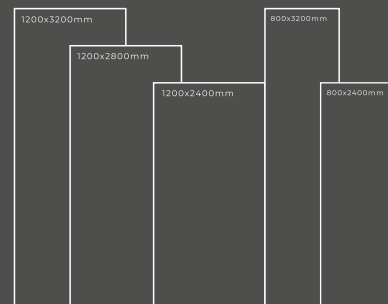

GLOSSY SERIES

CLEOPATRA BEIGE

Thickness : 6mm/9mm/15mm
Finish : Glossy/Matt
Type : White Body
Random : 1

Available Dimension

1200x3200 | 1200x2800
1200x2400 | 800x3200
800x2400