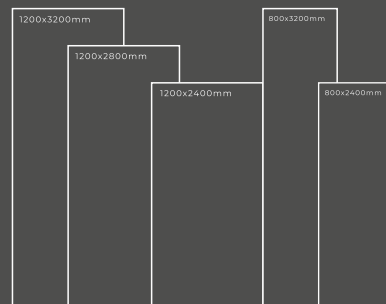

Available Dimension

1200x3200 | 1200x2800
1200x2400 | 800x3200
800x2400

GLOSSY SERIES

OYSTER MULTY

Thickness : 6mm/9mm/15mm
Finish : Glossy/Matt
Type : White Body
Random : 1

Available Dimension

1200x3200 | 1200x2800
1200x2400 | 800x3200
800x2400