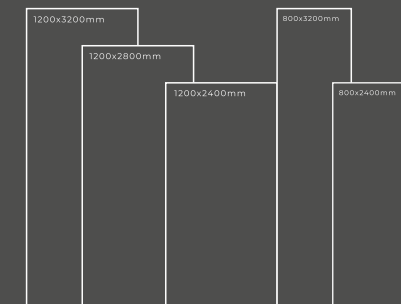

Available Dimension

1200x3200 | 1200x2800
1200x2400 | 800x3200
800x2400

GALAXY VERDE SNP

Thickness : 6mm/9mm/15mm
Finish : Glossy/Matt
Type : White Body
Random : 1

Available Dimension

1200x3200 | 1200x2800
1200x2400 | 800x3200
800x2400