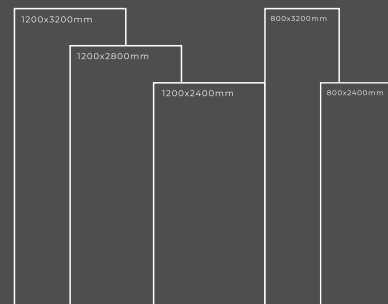

Available Dimension

1200x3200 | 1200x2800
1200x2400 | 800x3200
800x2400

GLOSSY SERIES

CLEOPATRA BEIGE

Thickness : 6mm/9mm/15mm
Finish : Glossy/Matt
Type : White Body
Random : 1

Available Dimension

1200x3200 | 1200x2800
1200x2400 | 800x3200
800x2400