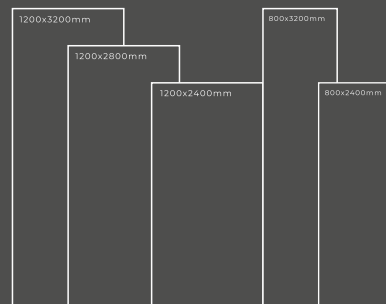

Available Dimension

1200x3200 | 1200x2800
1200x2400 | 800x3200
800x2400

CC-VT-PJ-7445

Thickness : 6mm/9mm/15mm
Finish : Glossy/Matt
Type : White Body
Random : 1

Available Dimension

1200x3200 | 1200x2800
1200x2400 | 800x3200
800x2400