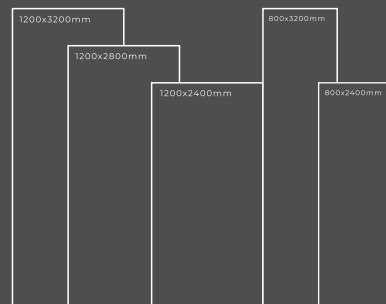

Available Dimension

1200x3200 | 1200x2800
1200x2400 | 800x3200
800x2400

GLOSSY SERIES

LUMURIA

Thickness : 6mm/9mm/15mm
Finish : Glossy/Matt
Type : White Body
Random : 1

Available Dimension

1200x3200 | 1200x2800
1200x2400 | 800x3200
800x2400