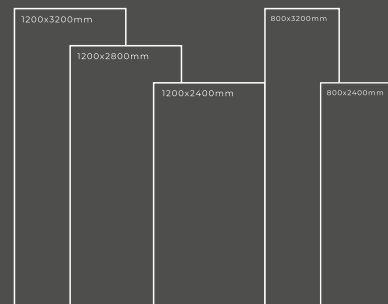

GLOSSY SERIES

CRYSTAL ICE

Thickness : 6mm/9mm/15mm
Finish : Glossy/Matt
Type : White Body
Random : 1

Available Dimension

1200x3200 | 1200x2800
1200x2400 | 800x3200
800x2400