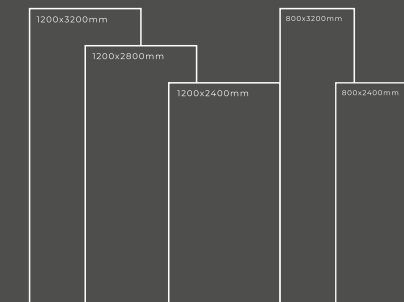

Available Dimension

1200x3200 | 1200x2800
1200x2400 | 800x3200
800x2400