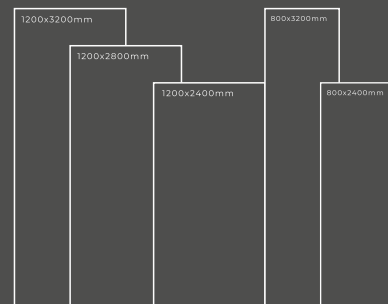

GLOSSY SERIES

ARMANI GREY

Thickness : 6mm/9mm/15mm
Finish : Glossy/Matt
Type : White Body
Random : 3

Available Dimension

1200x3200 | 1200x2800
1200x2400 | 800x3200
800x2400