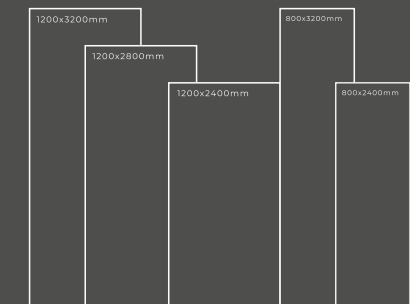

Available Dimension

1200x3200 | 1200x2800
1200x2400 | 800x3200
800x2400

RENZO GOLD

Thickness : 6mm/9mm/15mm
Finish : Glossy/Matt
Type : White Body
Random : 2

Available Dimension

1200x3200 | 1200x2800
1200x2400 | 800x3200
800x2400