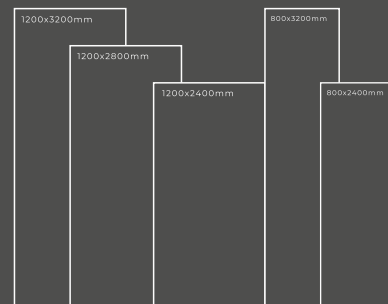

GLOSSY SERIES

TAO NERO MARQUINIA

Thickness : 6mm/9mm/15mm
Finish : Glossy/Matt
Type : White Body
Random : 1

Available Dimension

1200x3200 | 1200x2800
1200x2400 | 800x3200
800x2400