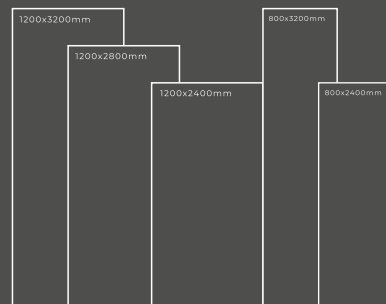

Available Dimension

1200x3200 | 1200x2800
1200x2400 | 800x3200
800x2400

GLOSSY SERIES

LAPO RED

Thickness : 6mm/9mm/15mm
Finish : Glossy/Matt
Type : White Body
Random : 1

Available Dimension

1200x3200 | 1200x2800
1200x2400 | 800x3200
800x2400