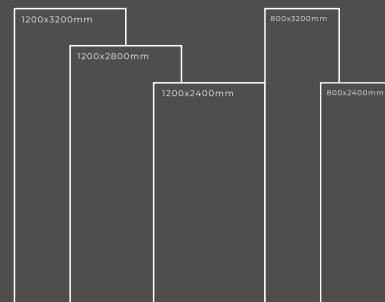

GLOSSY SERIES

DARK BEIGE

Thickness : 6mm/9mm/15mm
Finish : Glossy/Matt
Type : White Body
Random : 1

Available Dimension

1200x3200 | 1200x2800
1200x2400 | 800x3200
800x2400