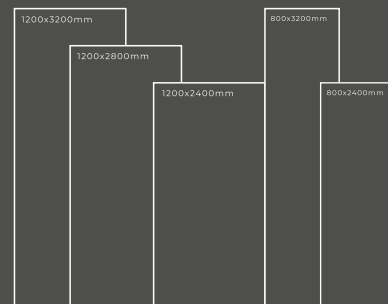

GLOSSY SERIES

BLACK GOLD

Thickness : 6mm/9mm/15mm
Finish : Glossy/Matt
Type : White Body
Random : 2

Available Dimension

1200x3200 | 1200x2800
1200x2400 | 800x3200
800x2400