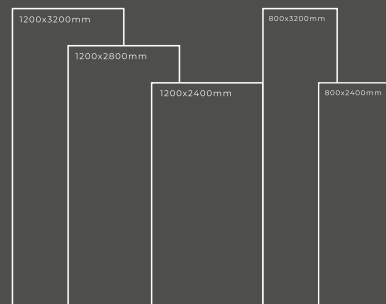

Available Dimension

1200x3200 | 1200x2800
1200x2400 | 800x3200
800x2400

BIANCO MILANO

Thickness : 6mm/9mm/15mm
Finish : Glossy/Matt
Type : White Body
Random : 1

Available Dimension

1200x3200 | 1200x2800
1200x2400 | 800x3200
800x2400