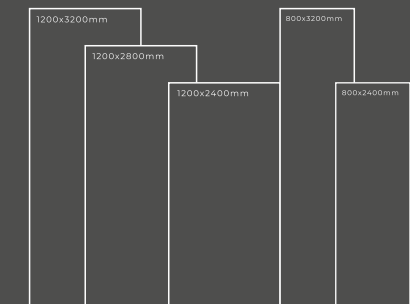

Available Dimension

1200x3200 | 1200x2800
1200x2400 | 800x3200
800x2400

FOREST GREEN

Thickness : 6mm/9mm/15mm
Finish : Glossy/Matt
Type : White Body
Random : 1

Available Dimension

1200x3200 | 1200x2800
1200x2400 | 800x3200
800x2400