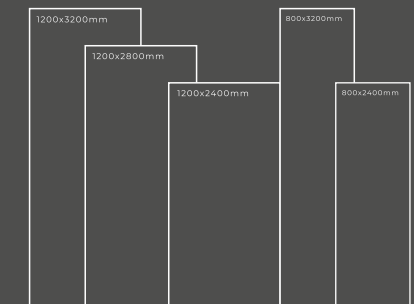

Available Dimension

1200x3200 | 1200x2800
1200x2400 | 800x3200
800x2400

GLOSSY SERIES

GOLDEN BROWN

Thickness : 6mm/9mm/15mm
Finish : Glossy/Matt
Type : White Body
Random : 1

Available Dimension

1200x3200 | 1200x2800
1200x2400 | 800x3200
800x2400