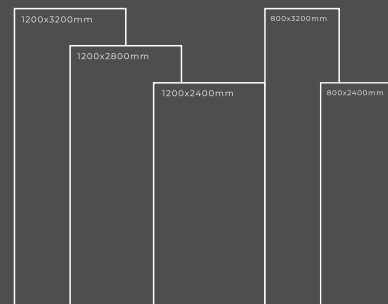

Available Dimension

1200x3200 | 1200x2800
1200x2400 | 800x3200
800x2400

GLOSSY SERIES

SAINT LAURENT

Thickness : 6mm/9mm/15mm
Finish : Glossy/Matt
Type : White Body
Random : 2

Available Dimension

1200x3200 | 1200x2800
1200x2400 | 800x3200
800x2400