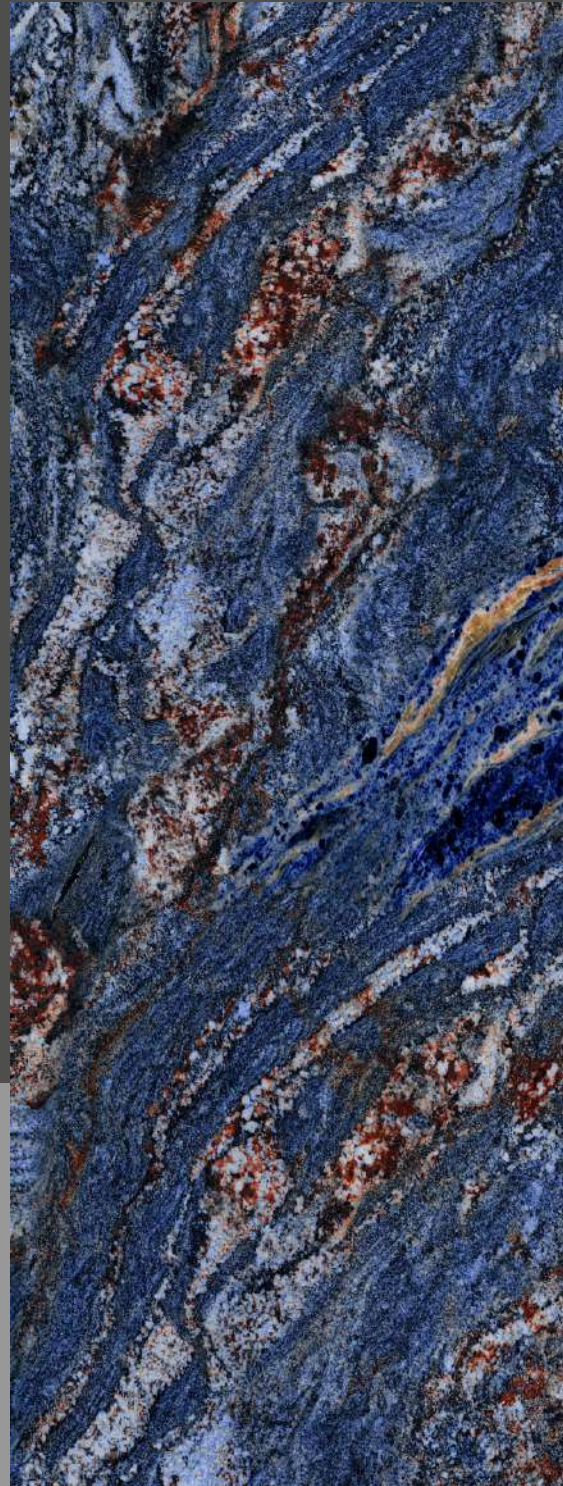

GLOSSY SERIES