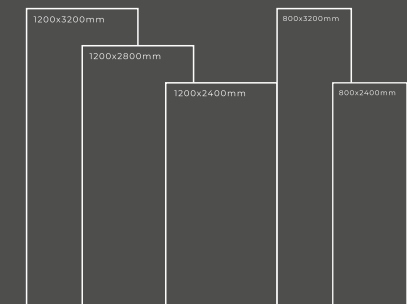

Available Dimension

1200x3200 | 1200x2800
1200x2400 | 800x3200
800x2400

ORO BIANCO

Thickness : 6mm/9mm/15mm
Finish : Glossy/Matt
Type : White Body
Random : 1

Available Dimension

1200x3200 | 1200x2800
1200x2400 | 800x3200
800x2400