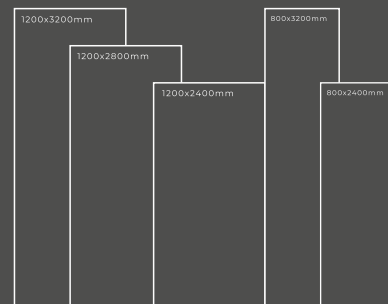

GLOSSY SERIES

BLACK MARQUINA

Thickness : 6mm/9mm/15mm
Finish : Glossy/Matt
Type : White Body
Random : 1

Available Dimension

1200x3200 | 1200x2800
1200x2400 | 800x3200
800x2400

BLACK SNP

Thickness : 6mm/9mm/15mm
Finish : Glossy/Matt
Type : White Body
Random : 1