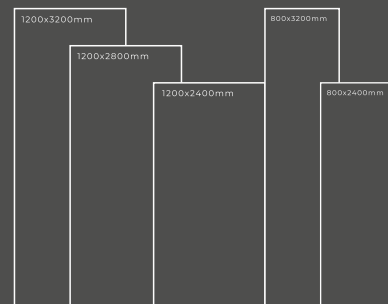

GLOSSY SERIES

SAHARA NOIR(F47289)

Thickness : 6mm/9mm/15mm
Finish : Glossy/Matt
Type : White Body
Random : 1

Available Dimension

1200x3200 | 1200x2800
1200x2400 | 800x3200
800x2400