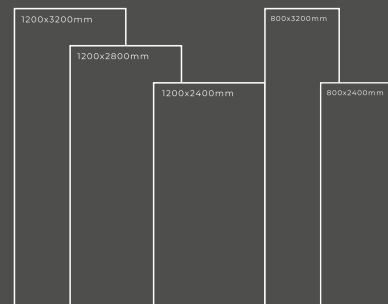

Available Dimension

1200x3200 | 1200x2800
1200x2400 | 800x3200
800x2400

STATUARIO NATURAL

Thickness : 6mm/9mm/15mm
Finish : Glossy/Matt
Type : White Body
Random : 2

Available Dimension

1200x3200 | 1200x2800
1200x2400 | 800x3200
800x2400