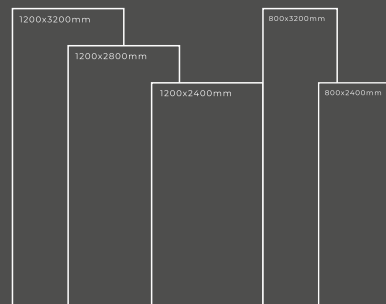

Available Dimension

1200x3200 | 1200x2800
1200x2400 | 800x3200
800x2400

GLOSSY SERIES

VT 047

Thickness : 6mm/9mm/15mm
Finish : Glossy/Matt
Type : White Body
Random : 1

Available Dimension

1200x3200 | 1200x2800
1200x2400 | 800x3200
800x2400