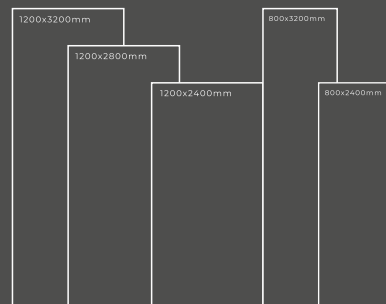

Available Dimension

1200x3200 | 1200x2800
1200x2400 | 800x3200
800x2400

GLOSSY SERIES

LUMIX IVORY

Thickness : 6mm/9mm/15mm
Finish : Glossy/Matt
Type : White Body
Random : 1

Available Dimension

1200x3200 | 1200x2800
1200x2400 | 800x3200
800x2400