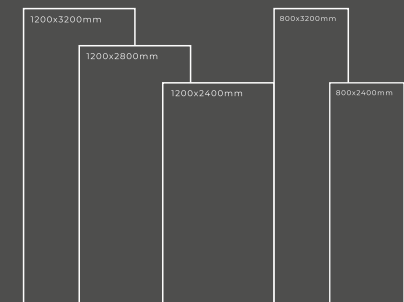

Available Dimension

1200x3200 | 1200x2800
1200x2400 | 800x3200
800x2400