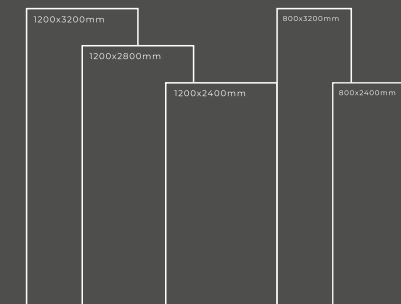

Available Dimension

1200x3200 | 1200x2800
1200x2400 | 800x3200
800x2400

CC-VTCN-PJ-7248

Thickness : 6mm/9mm/15mm
Finish : Glossy/Matt
Type : White Body
Random : 1

Available Dimension

1200x3200 | 1200x2800
1200x2400 | 800x3200
800x2400