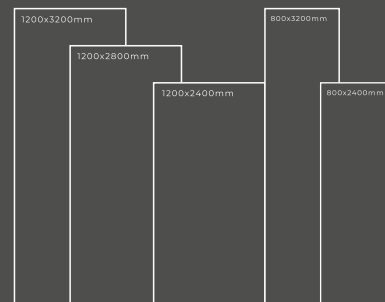

GLOSSY SERIES

WHITE SNP

Thickness : 6mm/9mm/15mm
Finish : Glossy/Matt
Type : White Body
Random : 1

Available Dimension

1200x3200 | 1200x2800
1200x2400 | 800x3200
800x2400