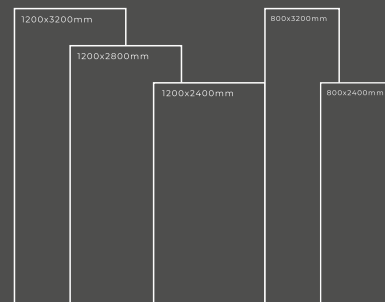

GLOSSY SERIES

GALAXY STEEL GREY SNP

Thickness : 6mm/9mm/15mm
Finish : Glossy/Matt
Type : White Body
Random : 1

Available Dimension

1200x3200 | 1200x2800
1200x2400 | 800x3200
800x2400