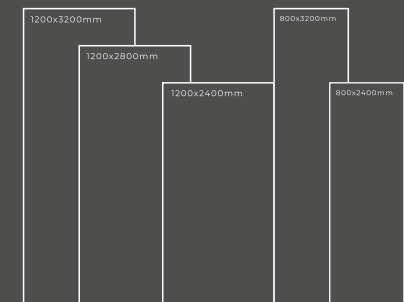

Available Dimension

1200x3200 | 1200x2800
1200x2400 | 800x3200
800x2400

ROYAL WHITE SNP

Thickness : 6mm/9mm/15mm
Finish : Glossy/Matt
Type : White Body
Random : 1

Available Dimension

1200x3200 | 1200x2800
1200x2400 | 800x3200
800x2400