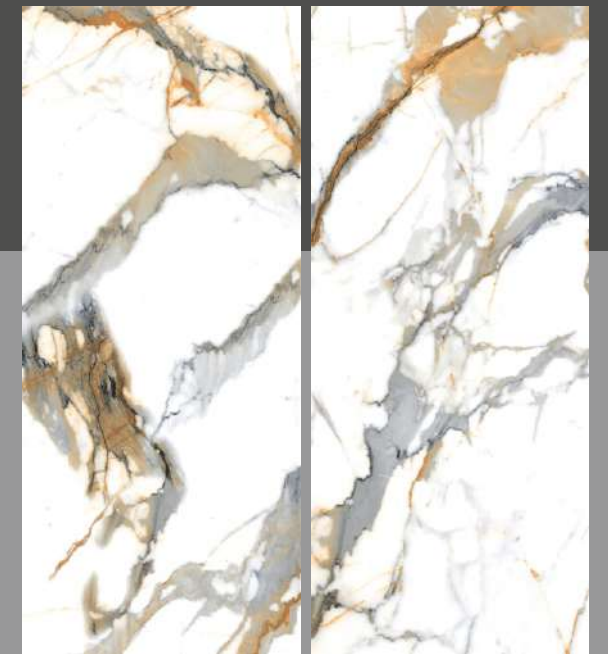

Available Dimension

1200x3200 | 1200x2800
1200x2400 | 800x3200
800x2400

RENZO GOLD

Thickness : 6mm/9mm/15mm
Finish : Glossy/Matt
Type : White Body
Random : 2

Available Dimension

1200x3200 | 1200x2800
1200x2400 | 800x3200
800x2400