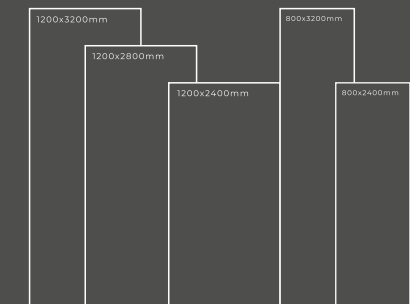

Available Dimension

1200x3200 | 1200x2800
1200x2400 | 800x3200
800x2400

IMPERIALE SIENA

Thickness : 6mm/9mm/15mm
Finish : Glossy/Matt
Type : White Body
Random : 2

Available Dimension

1200x3200 | 1200x2800
1200x2400 | 800x3200
800x2400