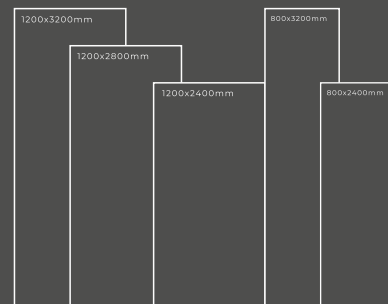

GLOSSY SERIES

SUBWAY BIANCO

Thickness : 6mm/9mm/15mm
Finish : Glossy/Matt
Type : White Body
Random : 1

Available Dimension

1200x3200 | 1200x2800
1200x2400 | 800x3200
800x2400