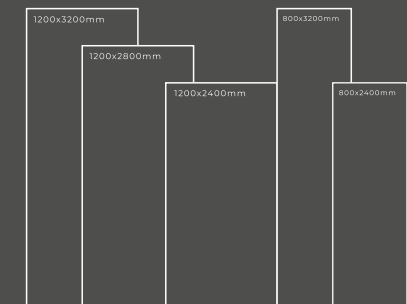

Available Dimension

1200x3200 | 1200x2800
1200x2400 | 800x3200
800x2400

AXIX GRIS

Thickness : 6mm/9mm/15mm
Finish : Glossy/Matt
Type : White Body
Random : 2

Available Dimension

1200x3200 | 1200x2800
1200x2400 | 800x3200
800x2400