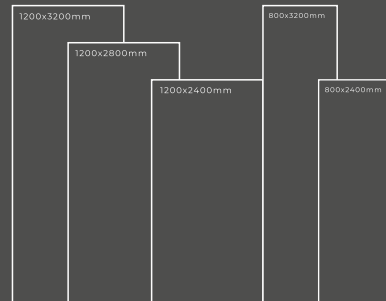

Available Dimension

1200x3200 | 1200x2800
1200x2400 | 800x3200
800x2400

GLOSSY SERIES

SAGA CHOCO

Thickness : 6mm/9mm/15mm
Finish : Glossy/Matt
Type : White Body
Random : 1

Available Dimension

1200x3200 | 1200x2800
1200x2400 | 800x3200
800x2400