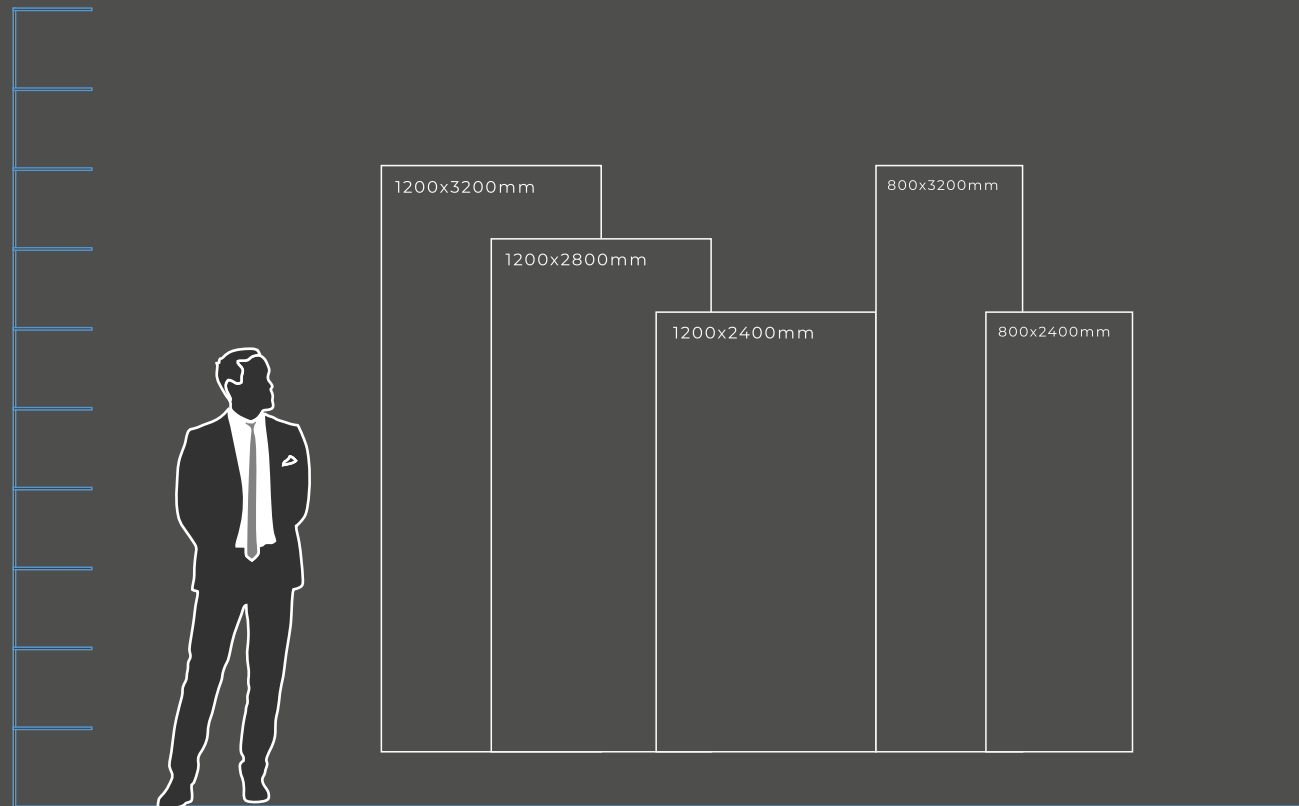

THE COLLECTION ABSOLUTE COLOR IMMENSE THICKNESS

Every space is different and so is the vision for their embellishment. Now is the time to add versatility and vividness to your surfaces and imprint them with your style of creativity. Spaces tell stories of celebration, togetherness, joy and so more. With varied size options, you have the freedom to play with your ideas and make them alive in your desired space. The collection offering multiple size variants is a visual feast of colors and delightful designs to make your ambiance alluring and inviting.

The colossal surfaces of the Arch Rock Collection are synonymous with luxury, radiance, and upscale living to design your spaces class-apart and truly matchless. These surfaces are specially designed to give your spaces the essence of grandeur and eliteness paired with unprecedented features, functionality, versatility, and elegance.

We believe in living life king size and with this belief, we offer grand-sized surfaces to create larger-than-life spaces that deliver a sense of surreality and luxury.