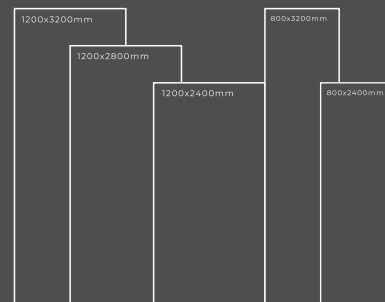

Available Dimension

1200x3200 | 1200x2800
1200x2400 | 800x3200
800x2400

GLOSSY SERIES

STATURIO PLATINA

Thickness : 6mm/9mm/15mm
Finish : Glossy/Matt
Type : White Body
Random : 1

Available Dimension

1200x3200 | 1200x2800
1200x2400 | 800x3200
800x2400