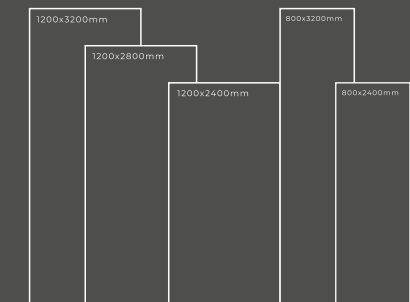

Available Dimension

1200x3200 | 1200x2800
1200x2400 | 800x3200
800x2400

ZED BLACK (HG/MATT)

Thickness : 6mm/9mm/15mm
Finish : Glossy/Matt
Type : White Body
Random : 2

Available Dimension

1200x3200 | 1200x2800
1200x2400 | 800x3200
800x2400