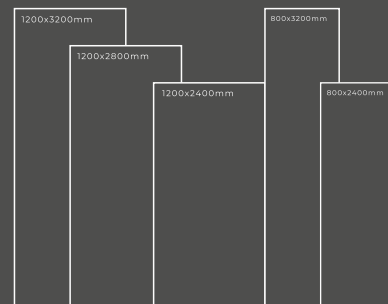

GLOSSY SERIES

LINAR WOOD

Thickness : 6mm/9mm/15mm
Finish : Glossy/Matt
Type : White Body
Random : 1

Available Dimension

1200x3200 | 1200x2800
1200x2400 | 800x3200
800x2400