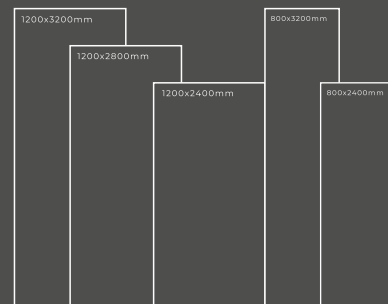

GLOSSY SERIES

PANDA-A

Thickness : 6mm/9mm/15mm
Finish : Glossy/Matt
Type : White Body
Random : 1

Available Dimension

1200x3200 | 1200x2800
1200x2400 | 800x3200
800x2400

PANDA WHITE

Thickness : 6mm/9mm/15mm
Finish : Glossy/Matt
Type : White Body
Random : 1