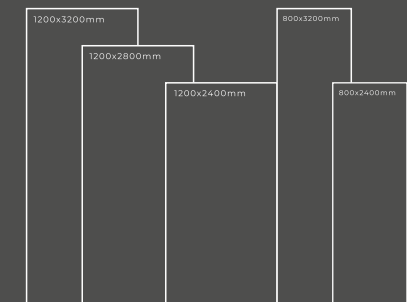

Available Dimension

1200x3200 | 1200x2800
1200x2400 | 800x3200
800x2400

PIETRA GRIS

Thickness : 6mm/9mm/15mm
Finish : Glossy/Matt
Type : White Body
Random : 1

Available Dimension

1200x3200 | 1200x2800
1200x2400 | 800x3200
800x2400