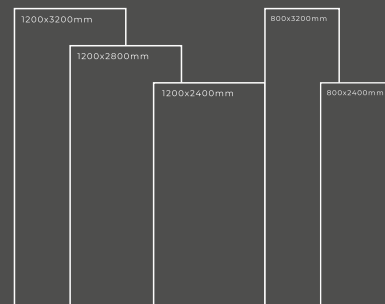

Available Dimension

1200x3200 | 1200x2800
1200x2400 | 800x3200
800x2400

MILANO WHITE

Thickness : 6mm/9mm/15mm
Finish : Glossy/Matt
Type : White Body
Random : 3

Available Dimension

1200x3200 | 1200x2800
1200x2400 | 800x3200
800x2400