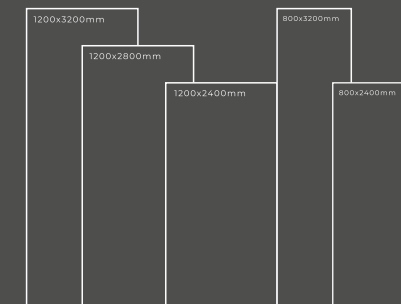

Available Dimension

1200x3200 | 1200x2800
1200x2400 | 800x3200
800x2400