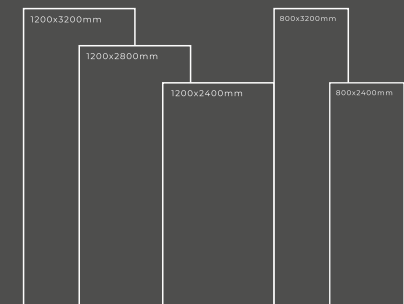

Available Dimension

1200x3200 | 1200x2800
1200x2400 | 800x3200
800x2400