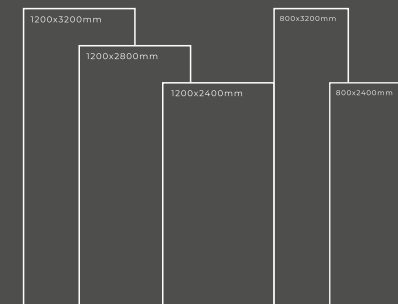

Available Dimension

1200x3200 | 1200x2800
1200x2400 | 800x3200
800x2400

GLOSSY SERIES

FOSSIL BLACK

Thickness : 6mm/9mm/15mm
Finish : Glossy/Matt
Type : White Body
Random : 1

Available Dimension

1200x3200 | 1200x2800
1200x2400 | 800x3200
800x2400