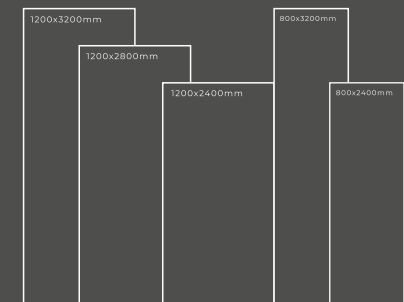

Available Dimension

1200x3200 | 1200x2800
1200x2400 | 800x3200
800x2400

GLOSSY SERIES

BIXBITE GREY

Thickness : 6mm/9mm/15mm
Finish : Glossy/Matt
Type : White Body
Random : 3

Available Dimension

1200x3200 | 1200x2800
1200x2400 | 800x3200
800x2400