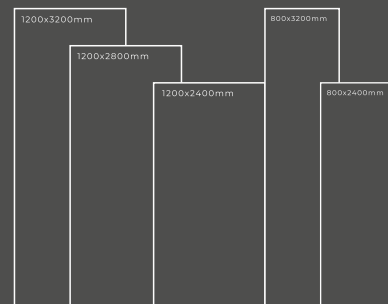

GLOSSY SERIES

CALACATTA ITALIAN

Thickness : 6mm/9mm/15mm
Finish : Glossy/Matt
Type : White Body
Random : 1

Available Dimension

1200x3200 | 1200x2800
1200x2400 | 800x3200
800x2400