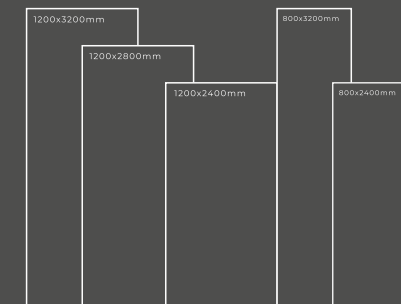

Available Dimension

1200x3200 | 1200x2800
1200x2400 | 800x3200
800x2400

GLOSSY SERIES

AAREZO BLUE

Thickness : 6mm/9mm/15mm
Finish : Glossy/Matt
Type : White Body
Random : 1

Available Dimension

1200x3200 | 1200x2800
1200x2400 | 800x3200
800x2400