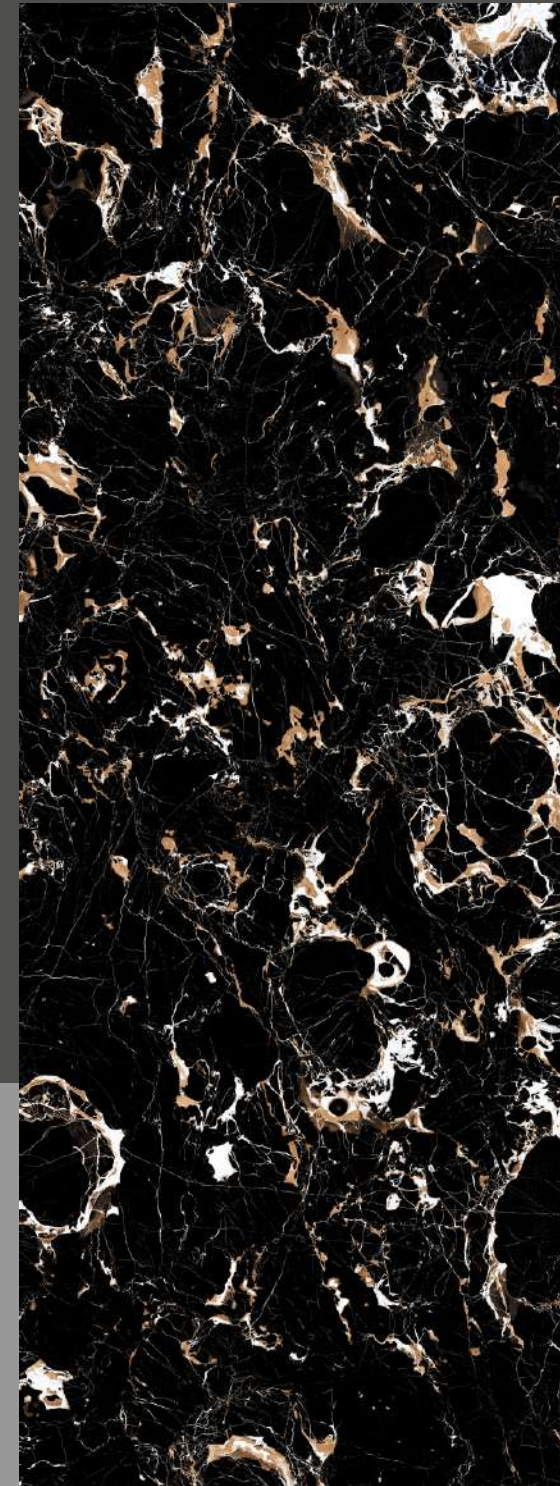

Available Dimension

1200x3200 | 1200x2800
1200x2400 | 800x3200
800x2400