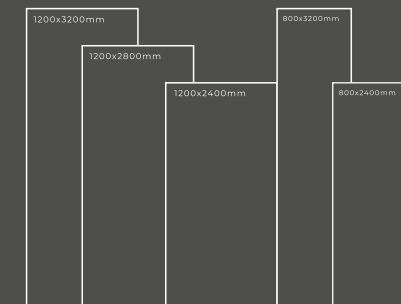

Available Dimension

1200x3200 | 1200x2800
1200x2400 | 800x3200
800x2400

FROST WOOD ELEGANCE

Thickness : 6mm/9mm/15mm
Finish : Glossy/Matt
Type : White Body
Random : 1

Available Dimension

1200x3200 | 1200x2800
1200x2400 | 800x3200
800x2400