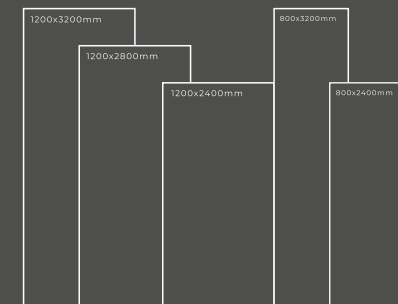

Available Dimension

1200x3200 | 1200x2800
1200x2400 | 800x3200
800x2400