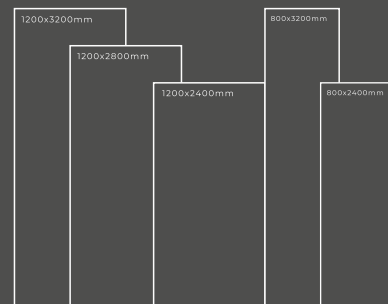

Available Dimension

1200x3200 | 1200x2800
1200x2400 | 800x3200
800x2400

GLOSSY SERIES

AAREZO BLUE

Thickness : 6mm/9mm/15mm
Finish : Glossy/Matt
Type : White Body
Random : 1

Available Dimension

1200x3200 | 1200x2800
1200x2400 | 800x3200
800x2400