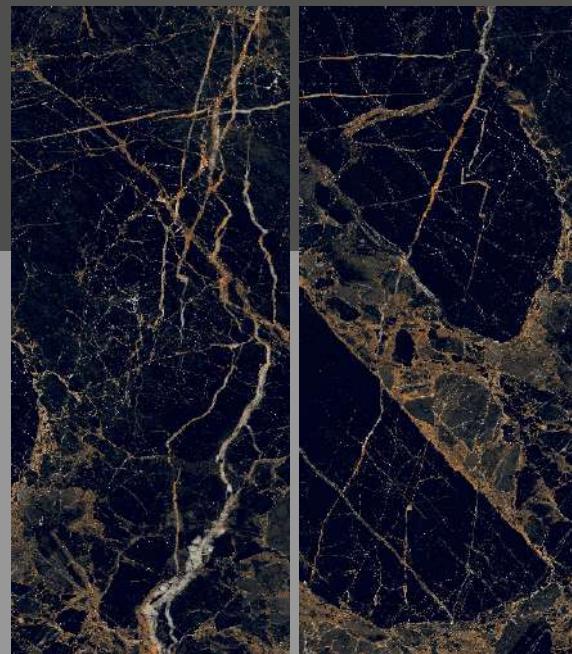

GLOSSY SERIES

HORSE BROWN

Thickness : 6mm/9mm/15mm
Finish : Glossy/Matt
Type : White Body
Random : 3

Available Dimension

1200x3200 | 1200x2800
1200x2400 | 800x3200
800x2400

IMPERIALE SIENA

Thickness : 6mm/9mm/15mm
Finish : Glossy/Matt
Type : White Body
Random : 2