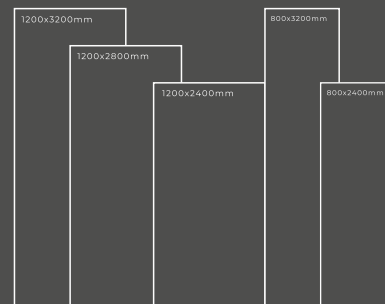

Available Dimension

1200x3200 | 1200x2800
1200x2400 | 800x3200
800x2400

GLOSSY SERIES

CALCATA PRIGON

Thickness : 6mm/9mm/15mm
Finish : Glossy/Matt
Type : White Body
Random : 4

Available Dimension

1200x3200 | 1200x2800
1200x2400 | 800x3200
800x2400