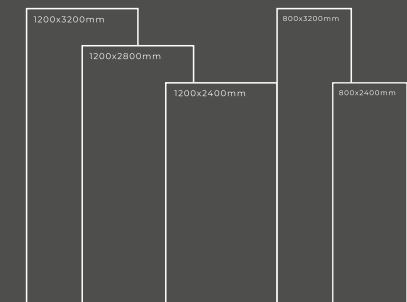

Available Dimension

1200x3200 | 1200x2800
1200x2400 | 800x3200
800x2400