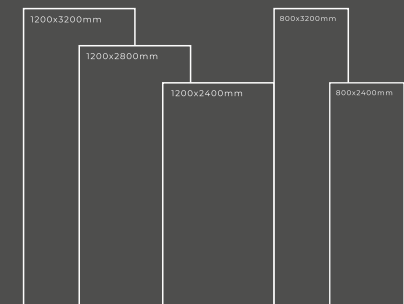

Available Dimension

1200x3200 | 1200x2800
1200x2400 | 800x3200
800x2400

INVISIBLE WHITE

Thickness : 6mm/9mm/15mm
Finish : Glossy/Matt
Type : White Body
Random : 1

Available Dimension

1200x3200 | 1200x2800
1200x2400 | 800x3200
800x2400