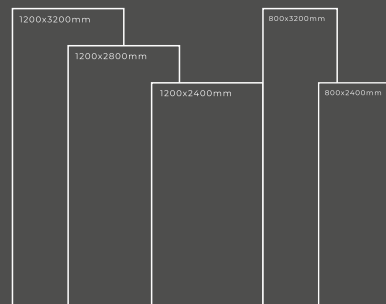

Available Dimension

1200x3200 | 1200x2800
1200x2400 | 800x3200
800x2400

GLOSSY SERIES

OROBICO

Thickness : 6mm/9mm/15mm
Finish : Glossy/Matt
Type : White Body
Random : 1

Available Dimension

1200x3200 | 1200x2800
1200x2400 | 800x3200
800x2400