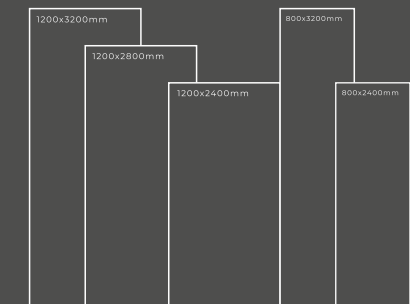

Available Dimension

1200x3200 | 1200x2800
1200x2400 | 800x3200
800x2400

LIVANTO ORSINO

Thickness : 6mm/9mm/15mm
Finish : Glossy/Matt
Type : White Body
Random : 1

Available Dimension

1200x3200 | 1200x2800
1200x2400 | 800x3200
800x2400