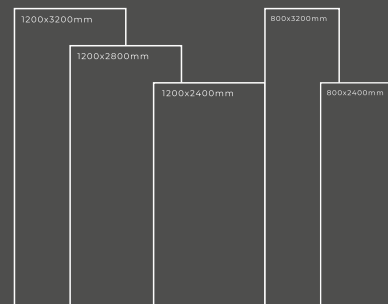

Available Dimension

1200x3200 | 1200x2800
1200x2400 | 800x3200
800x2400