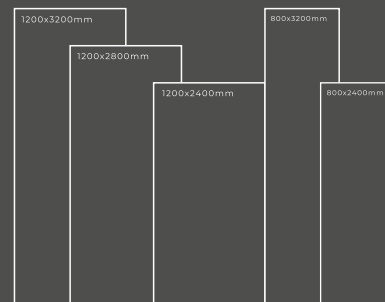

Available Dimension

1200x3200 | 1200x2800
1200x2400 | 800x3200
800x2400

GLOSSY SERIES

MAGPPIE CARRERA

Thickness : 6mm/9mm/15mm
Finish : Glossy/Matt
Type : White Body
Random : 3

Available Dimension

1200x3200 | 1200x2800
1200x2400 | 800x3200
800x2400