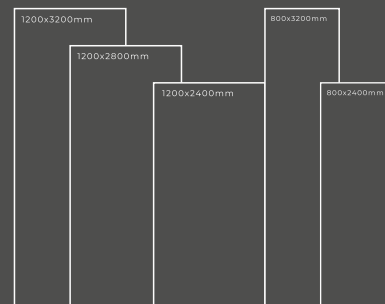

GLOSSY SERIES

VOLCANO STATUARIO

Thickness : 6mm/9mm/15mm
Finish : Glossy/Matt
Type : White Body
Random : 3

Available Dimension

1200x3200 | 1200x2800
1200x2400 | 800x3200
800x2400