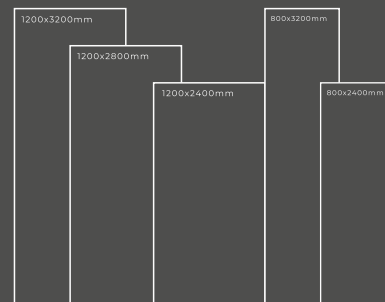

GLOSSY SERIES

BIANCO LASA INFINITE

Thickness : 6mm/9mm/15mm
Finish : Glossy/Matt
Type : White Body
Random : 3

Available Dimension

1200x3200 | 1200x2800
1200x2400 | 800x3200
800x2400