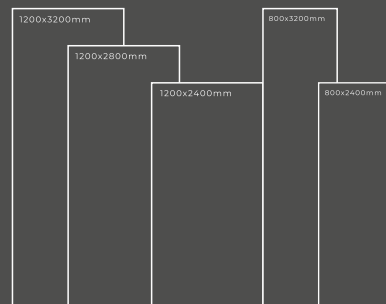

GLOSSY SERIES

STATUARIO SILK

Thickness : 6mm/9mm/15mm
Finish : Glossy/Matt
Type : White Body
Random : 1

Available Dimension

1200x3200 | 1200x2800
1200x2400 | 800x3200
800x2400

STATUARIO UNICO

Thickness : 6mm/9mm/15mm
Finish : Glossy/Matt
Type : White Body
Random : 2