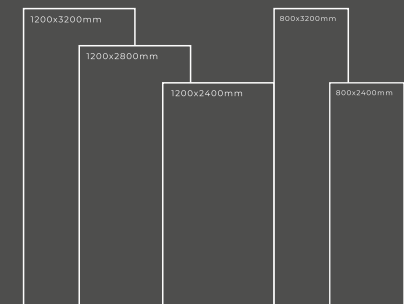

Available Dimension

1200x3200 | 1200x2800
1200x2400 | 800x3200
800x2400

CC-VT-PJ-7445

Thickness : 6mm/9mm/15mm
Finish : Glossy/Matt
Type : White Body
Random : 1

Available Dimension

1200x3200 | 1200x2800
1200x2400 | 800x3200
800x2400