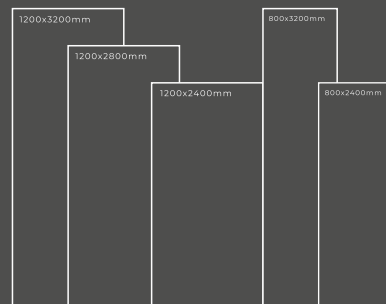

Available Dimension

1200x3200 | 1200x2800
1200x2400 | 800x3200
800x2400

GLOSSY SERIES

PRIMEVERA BROWN

Thickness : 6mm/9mm/15mm
Finish : Glossy/Matt
Type : White Body
Random : 1

Available Dimension

1200x3200 | 1200x2800
1200x2400 | 800x3200
800x2400