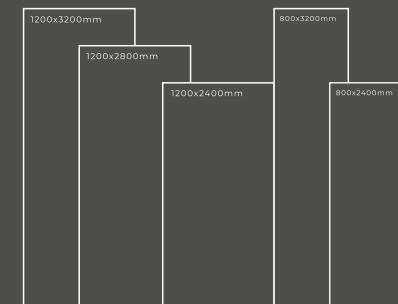

Available Dimension

1200x3200 | 1200x2800
1200x2400 | 800x3200
800x2400

CALACATTA IMPERIO

Thickness : 6mm/9mm/15mm
Finish : Glossy/Matt
Type : White Body
Random : 1

Available Dimension

1200x3200 | 1200x2800
1200x2400 | 800x3200
800x2400