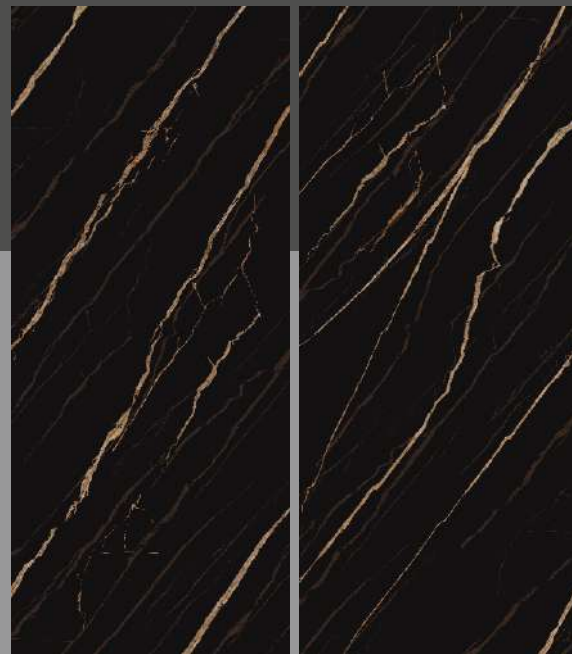

GLOSSY SERIES

BLACK GOLD

Thickness : 6mm/9mm/15mm
Finish : Glossy/Matt
Type : White Body
Random : 2

Available Dimension

1200x3200 | 1200x2800
1200x2400 | 800x3200
800x2400