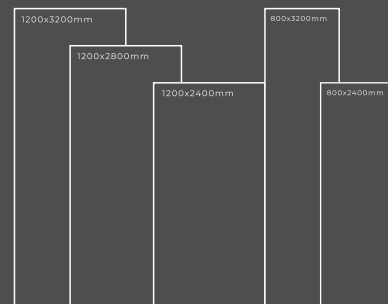

GLOSSY SERIES

ONYX BROWN

Thickness : 6mm/9mm/15mm
Finish : Glossy/Matt
Type : White Body
Random : 1

Available Dimension

1200x3200 | 1200x2800
1200x2400 | 800x3200
800x2400

ONYX GOLD

Thickness : 6mm/9mm/15mm
Finish : Glossy/Matt
Type : White Body
Random : 1