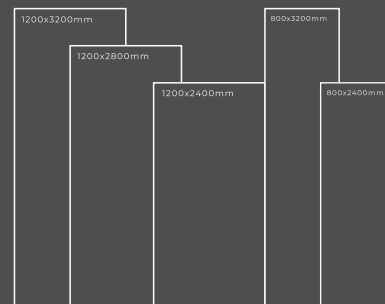

GLOSSY SERIES

PIETRA ROMA GREY

Thickness : 6mm/9mm/15mm
Finish : Glossy/Matt
Type : White Body
Random : 1

Available Dimension

1200x3200 | 1200x2800
1200x2400 | 800x3200
800x2400