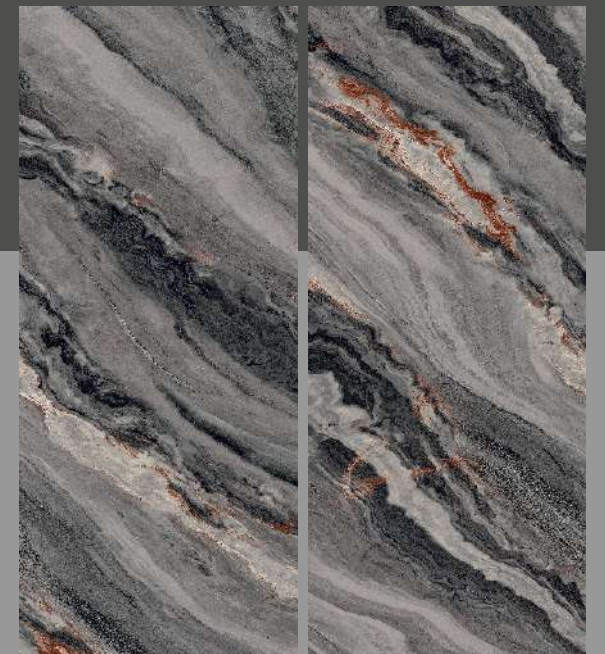

Available Dimension

1200x3200 | 1200x2800
1200x2400 | 800x3200
800x2400