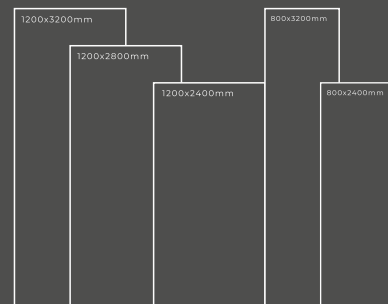

GLOSSY SERIES

JERICO CREMA

Thickness : 6mm/9mm/15mm
Finish : Glossy/Matt
Type : White Body
Random : 1

Available Dimension

1200x3200 | 1200x2800
1200x2400 | 800x3200
800x2400