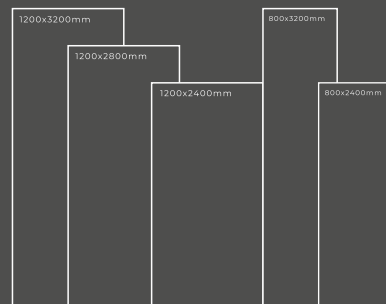

Available Dimension

1200x3200 | 1200x2800
1200x2400 | 800x3200
800x2400

GLOSSY SERIES

ANTALIYA WHITE

Thickness : 6mm/9mm/15mm
Finish : Glossy/Matt
Type : White Body
Random : 1

Available Dimension

1200x3200 | 1200x2800
1200x2400 | 800x3200
800x2400