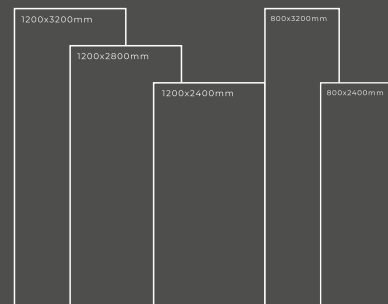

Available Dimension

1200x3200 | 1200x2800
1200x2400 | 800x3200
800x2400

GLOSSY SERIES

ONYX GREEN

Thickness : 6mm/9mm/15mm
Finish : Glossy/Matt
Type : White Body
Random : 3

Available Dimension

1200x3200 | 1200x2800
1200x2400 | 800x3200
800x2400