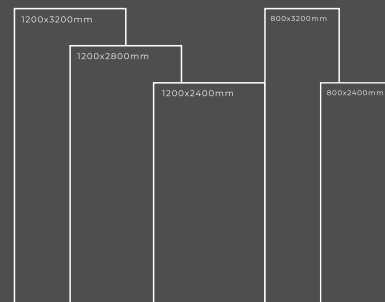

GLOSSY SERIES

PEARL WHITE

Thickness : 6mm/9mm/15mm
Finish : Glossy/Matt
Type : White Body
Random : 1

Available Dimension

1200x3200 | 1200x2800
1200x2400 | 800x3200
800x2400