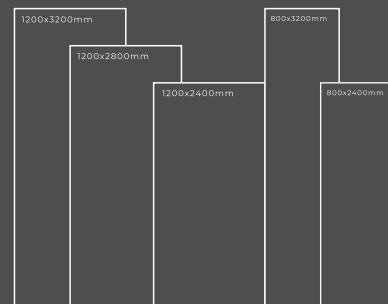

Available Dimension

1200x3200 | 1200x2800
1200x2400 | 800x3200
800x2400

GLOSSY SERIES

VERONIC ARBESQUE

Thickness : 6mm/9mm/15mm
Finish : Glossy/Matt
Type : White Body
Random : 3

Available Dimension

1200x3200 | 1200x2800
1200x2400 | 800x3200
800x2400