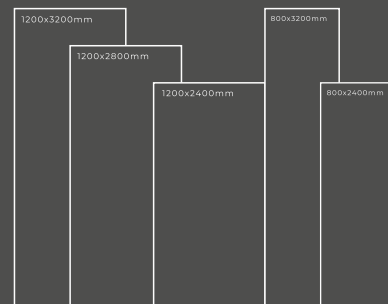

GLOSSY SERIES

LAVA SATUARIO

Thickness : 6mm/9mm/15mm
Finish : Glossy/Matt
Type : White Body
Random : 1

Available Dimension

1200x3200 | 1200x2800
1200x2400 | 800x3200
800x2400