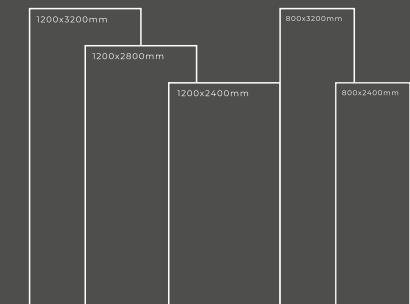

Available Dimension

1200x3200 | 1200x2800
1200x2400 | 800x3200
800x2400

SAHARA NOIR

Thickness : 6mm/9mm/15mm
Finish : Glossy/Matt
Type : White Body
Random : 1

Available Dimension

1200x3200 | 1200x2800
1200x2400 | 800x3200
800x2400