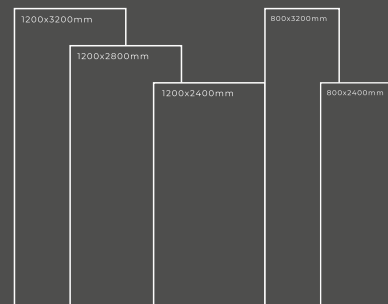

GLOSSY SERIES

COTTON GREY

Thickness : 6mm/9mm/15mm
Finish : Glossy/Matt
Type : White Body
Random : 2

Available Dimension

1200x3200 | 1200x2800
1200x2400 | 800x3200
800x2400