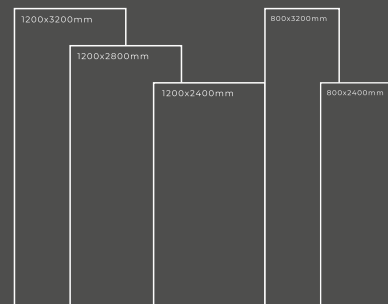

GLOSSY SERIES

GALAXY VANILA WHITE SNP

Thickness : 6mm/9mm/15mm
Finish : Glossy/Matt
Type : White Body
Random : 1

Available Dimension

1200x3200 | 1200x2800
1200x2400 | 800x3200
800x2400