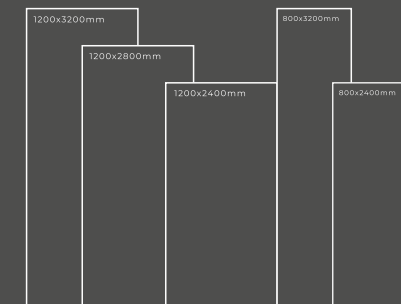

Available Dimension

1200x3200 | 1200x2800
1200x2400 | 800x3200
800x2400

STATUARIO NATURAL

Thickness : 6mm/9mm/15mm
Finish : Glossy/Matt
Type : White Body
Random : 2

Available Dimension

1200x3200 | 1200x2800
1200x2400 | 800x3200
800x2400