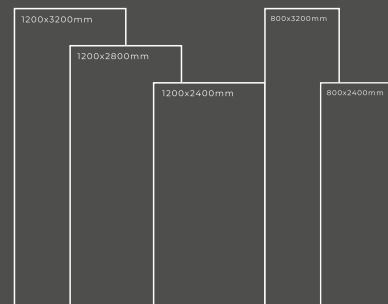

Available Dimension

1200x3200 | 1200x2800
1200x2400 | 800x3200
800x2400

GLOSSY SERIES

CALCATTÀ ULTRA

Thickness : 6mm/9mm/15mm
Finish : Glossy/Matt
Type : White Body
Random : 2

Available Dimension

1200x3200 | 1200x2800
1200x2400 | 800x3200
800x2400