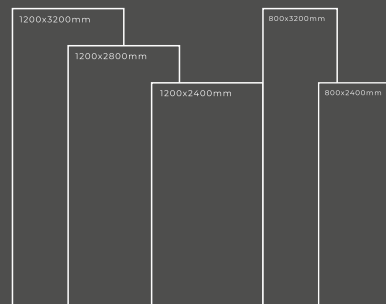

GLOSSY SERIES

SAGA BERLI

Thickness : 6mm/9mm/15mm
Finish : Glossy/Matt
Type : White Body
Random : 1

Available Dimension

1200x3200 | 1200x2800
1200x2400 | 800x3200
800x2400