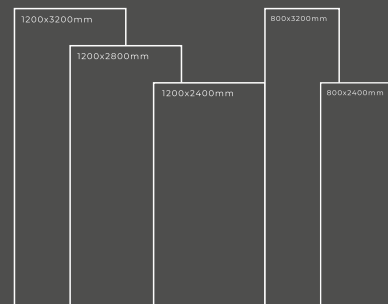

Available Dimension

1200x3200 | 1200x2800
1200x2400 | 800x3200
800x2400

GLOSSY SERIES

FOSSIL BLACK

Thickness : 6mm/9mm/15mm
Finish : Glossy/Matt
Type : White Body
Random : 1

Available Dimension

1200x3200 | 1200x2800
1200x2400 | 800x3200
800x2400