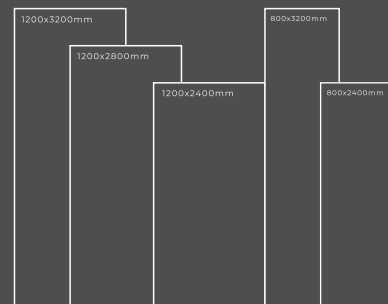

Available Dimension

1200x3200 | 1200x2800
1200x2400 | 800x3200
800x2400

GLOSSY SERIES

SPARKLE BLACK

Thickness : 6mm/9mm/15mm
Finish : Glossy/Matt
Type : White Body
Random : 1

Available Dimension

1200x3200 | 1200x2800
1200x2400 | 800x3200
800x2400