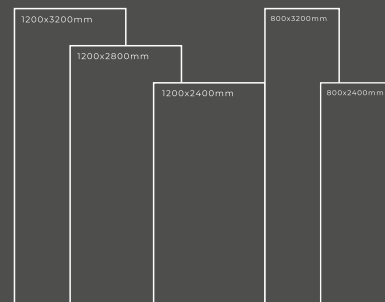

GLOSSY SERIES

MARQUINA BLACK (CC-DNK-5206)

Thickness : 6mm/9mm/15mm
Finish : Glossy/Matt
Type : White Body
Random : 1

Available Dimension

1200x3200 | 1200x2800
1200x2400 | 800x3200
800x2400