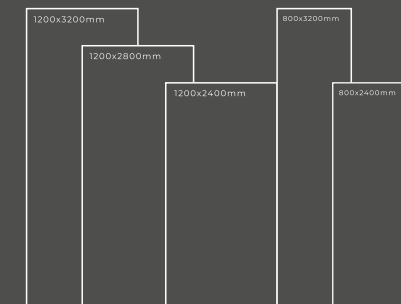

Available Dimension

1200x3200 | 1200x2800
1200x2400 | 800x3200
800x2400

BRECCIA

Thickness : 6mm/9mm/15mm
Finish : Glossy/Matt
Type : White Body
Random : 2

Available Dimension

1200x3200 | 1200x2800
1200x2400 | 800x3200
800x2400