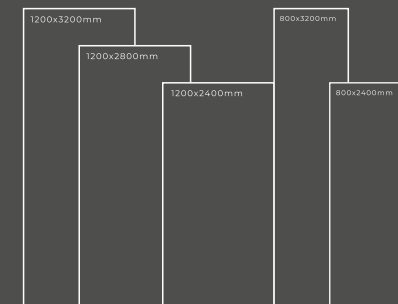

Available Dimension

1200x3200 | 1200x2800
1200x2400 | 800x3200
800x2400

PACIFIC WHITE

Thickness : 6mm/9mm/15mm
Finish : Glossy/Matt
Type : White Body
Random : 1

Available Dimension

1200x3200 | 1200x2800
1200x2400 | 800x3200
800x2400