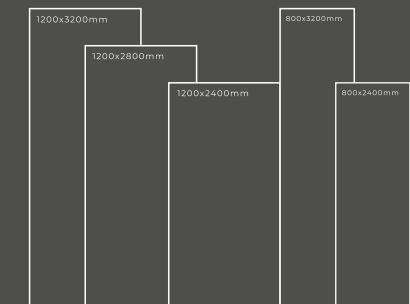

Available Dimension

1200x3200 | 1200x2800
1200x2400 | 800x3200
800x2400

SENSO WHITE

Thickness : 6mm/9mm/15mm
Finish : Glossy/Matt
Type : White Body
Random : 2

Available Dimension

1200x3200 | 1200x2800
1200x2400 | 800x3200
800x2400