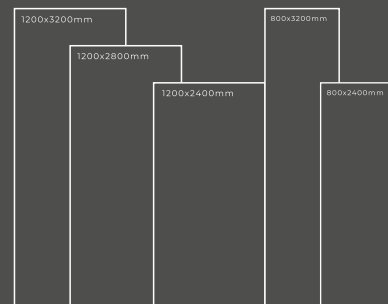

Available Dimension

1200x3200 | 1200x2800
1200x2400 | 800x3200
800x2400

GLOSSY SERIES

GOLDEN BROWN

Thickness : 6mm/9mm/15mm
Finish : Glossy/Matt
Type : White Body
Random : 1

Available Dimension

1200x3200 | 1200x2800
1200x2400 | 800x3200
800x2400