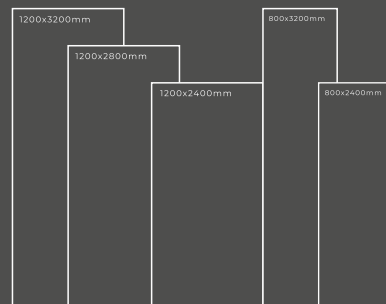

Available Dimension

1200x3200 | 1200x2800
1200x2400 | 800x3200
800x2400

GLOSSY SERIES

GOLDEN STATUARIO

Thickness : 6mm/9mm/15mm
Finish : Glossy/Matt
Type : White Body
Random : 1

Available Dimension

1200x3200 | 1200x2800
1200x2400 | 800x3200
800x2400