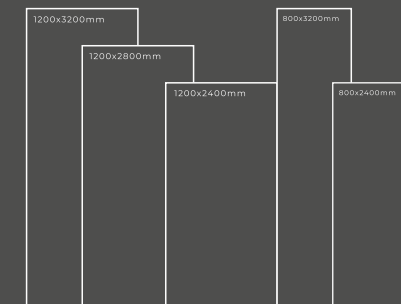

Available Dimension

1200x3200 | 1200x2800
1200x2400 | 800x3200
800x2400

MARMO BRECCIA

Thickness : 6mm/9mm/15mm
Finish : Glossy/Matt
Type : White Body
Random : 2

Available Dimension

1200x3200 | 1200x2800
1200x2400 | 800x3200
800x2400