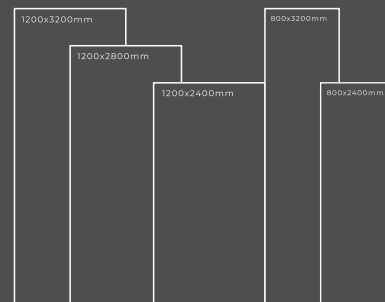

GLOSSY SERIES

STATUARIO CARRARA

Thickness : 6mm/9mm/15mm
Finish : Glossy/Matt
Type : White Body
Random : 1

Available Dimension

1200x3200 | 1200x2800
1200x2400 | 800x3200
800x2400