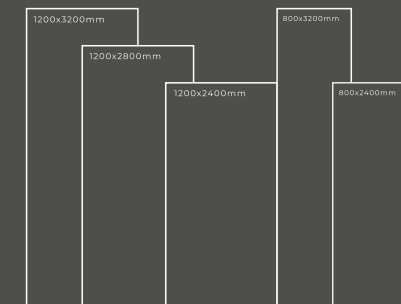

Available Dimension

1200x3200 | 1200x2800
1200x2400 | 800x3200
800x2400

GLOSSY SERIES

CREMA NOVA

Thickness : 6mm/9mm/15mm
Finish : Glossy/Matt
Type : White Body
Random : 2

Available Dimension

1200x3200 | 1200x2800
1200x2400 | 800x3200
800x2400