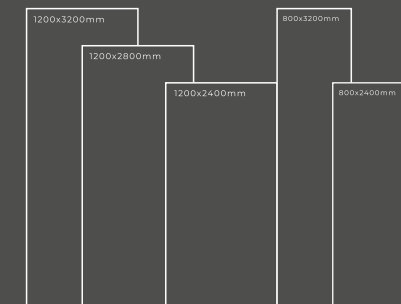

Available Dimension

1200x3200 | 1200x2800
1200x2400 | 800x3200
800x2400

TRAVERTIN BEIGE

Thickness : 6mm/9mm/15mm
Finish : Glossy/Matt
Type : White Body
Random : 2

Available Dimension

1200x3200 | 1200x2800
1200x2400 | 800x3200
800x2400