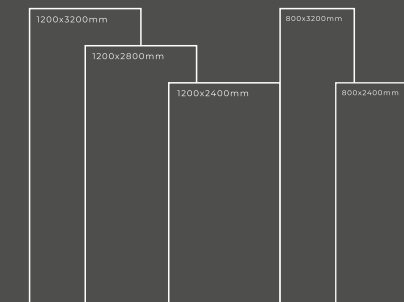

Available Dimension

1200x3200 | 1200x2800
1200x2400 | 800x3200
800x2400

GLOSSY SERIES

FILITO BLUE

Thickness : 6mm/9mm/15mm
Finish : Glossy/Matt
Type : White Body
Random : 1

Available Dimension

1200x3200 | 1200x2800
1200x2400 | 800x3200
800x2400