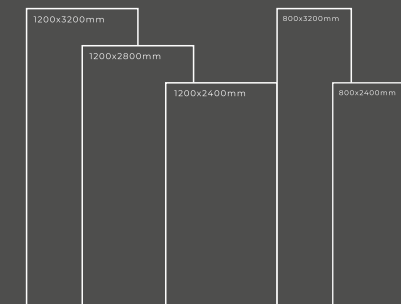

Available Dimension

1200x3200 | 1200x2800
1200x2400 | 800x3200
800x2400

COLORADO FLIP

Thickness : 6mm/9mm/15mm
Finish : Glossy/Matt
Type : White Body
Random : 2

Available Dimension

1200x3200 | 1200x2800
1200x2400 | 800x3200
800x2400