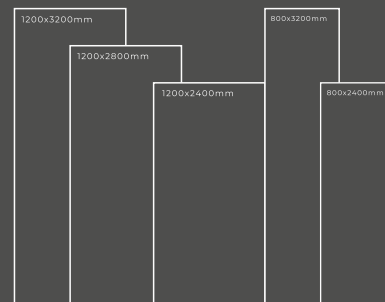

Available Dimension

1200x3200 | 1200x2800
1200x2400 | 800x3200
800x2400