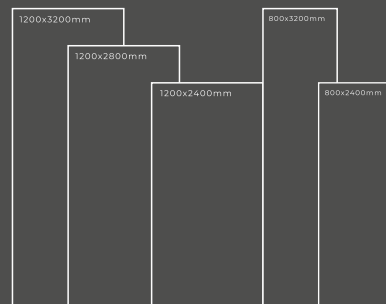

Available Dimension

1200x3200 | 1200x2800
1200x2400 | 800x3200
800x2400

FROST WOOD ELEGANCE

Thickness : 6mm/9mm/15mm
Finish : Glossy/Matt
Type : White Body
Random : 1

Available Dimension

1200x3200 | 1200x2800
1200x2400 | 800x3200
800x2400