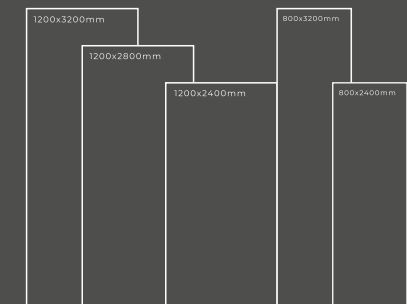

Available Dimension

1200x3200 | 1200x2800
1200x2400 | 800x3200
800x2400

GLOSSY SERIES

ROME

Thickness : 6mm/9mm/15mm
Finish : Glossy/Matt
Type : White Body
Random : 1

Available Dimension

1200x3200 | 1200x2800
1200x2400 | 800x3200
800x2400