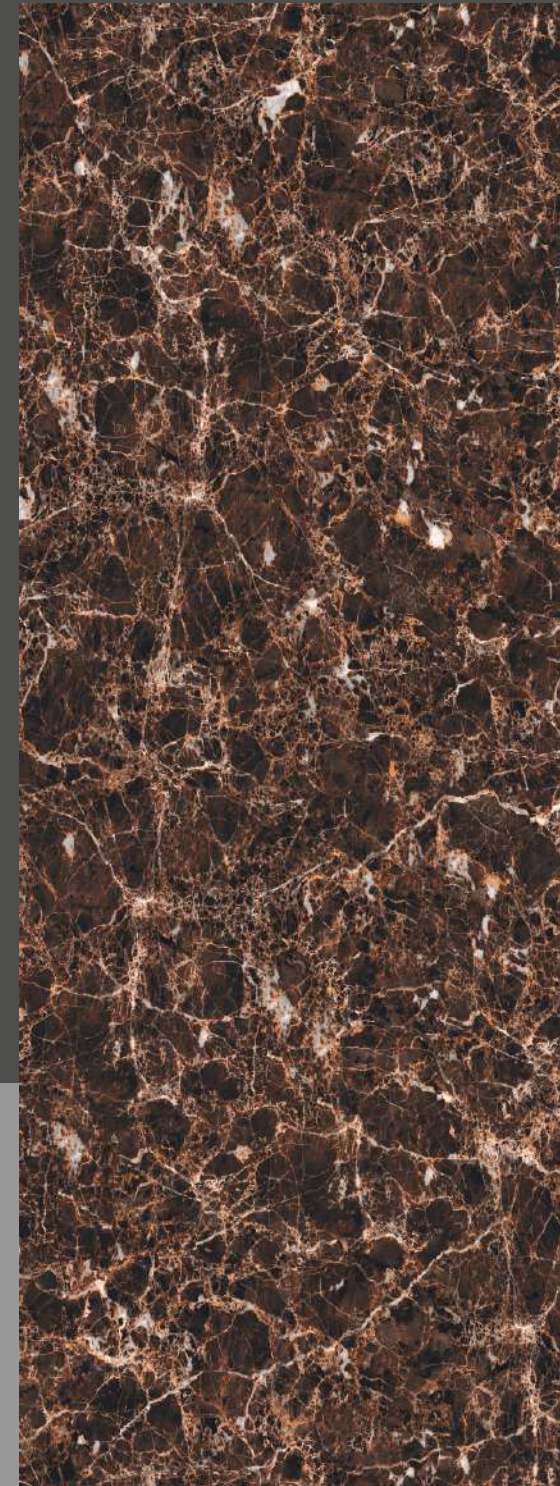

Available Dimension

1200x3200 | 1200x2800
1200x2400 | 800x3200
800x2400