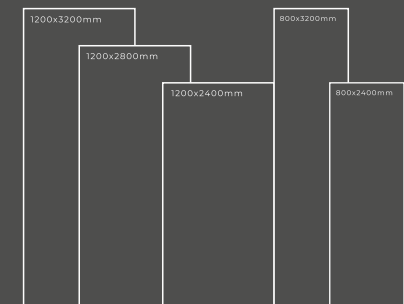

Available Dimension

1200x3200 | 1200x2800
1200x2400 | 800x3200
800x2400

BIANCO MILANO

Thickness : 6mm/9mm/15mm
Finish : Glossy/Matt
Type : White Body
Random : 1

Available Dimension

1200x3200 | 1200x2800
1200x2400 | 800x3200
800x2400