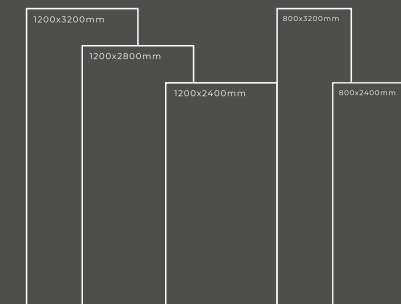

Available Dimension

1200x3200 | 1200x2800
1200x2400 | 800x3200
800x2400

AMAZINITE GREEN

Thickness : 6mm/9mm/15mm
Finish : Glossy/Matt
Type : White Body
Random : 1

Available Dimension

1200x3200 | 1200x2800
1200x2400 | 800x3200
800x2400