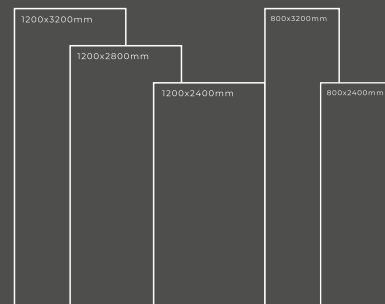

Available Dimension

1200x3200 | 1200x2800
1200x2400 | 800x3200
800x2400

GLOSSY SERIES

CALACATTA BELISMO

Thickness : 6mm/9mm/15mm
Finish : Glossy/Matt
Type : White Body
Random : 2

Available Dimension

1200x3200 | 1200x2800
1200x2400 | 800x3200
800x2400