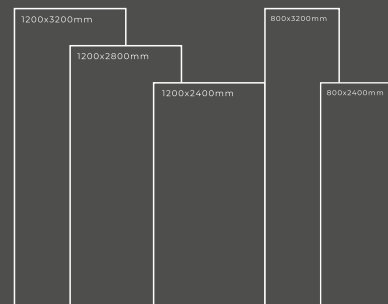

GLOSSY SERIES

GALAXY WHITE SNP

Thickness : 6mm/9mm/15mm
Finish : Glossy/Matt
Type : White Body
Random : 1

Available Dimension

1200x3200 | 1200x2800
1200x2400 | 800x3200
800x2400