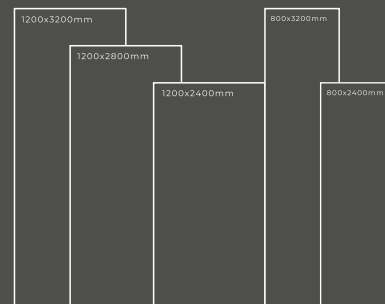

Available Dimension

1200x3200 | 1200x2800
1200x2400 | 800x3200
800x2400

GLOSSY SERIES

STATURIO GOLD

Thickness : 6mm/9mm/15mm
Finish : Glossy/Matt
Type : White Body
Random : 1

Available Dimension

1200x3200 | 1200x2800
1200x2400 | 800x3200
800x2400