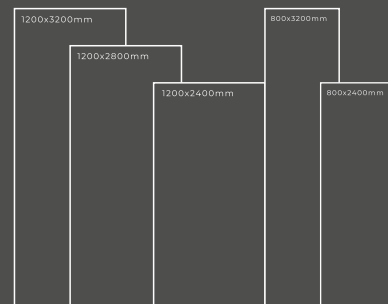

Available Dimension

1200x3200 | 1200x2800
1200x2400 | 800x3200
800x2400

TRAVERTIN BEIGE

Thickness : 6mm/9mm/15mm
Finish : Glossy/Matt
Type : White Body
Random : 2

Available Dimension

1200x3200 | 1200x2800
1200x2400 | 800x3200
800x2400