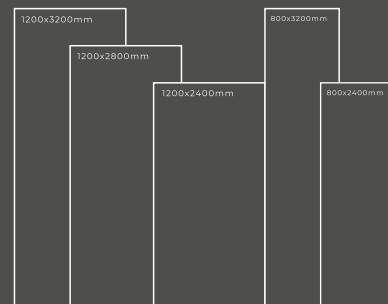

Available Dimension

1200x3200 | 1200x2800
1200x2400 | 800x3200
800x2400

GLOSSY SERIES

GALAXY BROWN S&P

Thickness : 6mm/9mm/15mm
Finish : Glossy/Matt
Type : White Body
Random : 1

Available Dimension

1200x3200 | 1200x2800
1200x2400 | 800x3200
800x2400