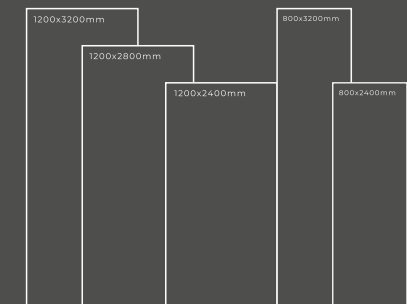

Available Dimension

1200x3200 | 1200x2800
1200x2400 | 800x3200
800x2400

MARQUINA VENATO

Thickness : 6mm/9mm/15mm
Finish : Glossy/Matt
Type : White Body
Random : 1

Available Dimension

1200x3200 | 1200x2800
1200x2400 | 800x3200
800x2400