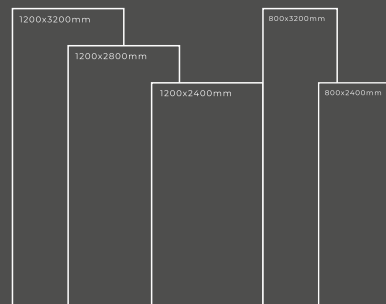

Available Dimension

1200x3200 | 1200x2800
1200x2400 | 800x3200
800x2400

GLOSSY SERIES

PANTAGONIA

Thickness : 6mm/9mm/15mm
Finish : Glossy/Matt
Type : White Body
Random : 2

Available Dimension

1200x3200 | 1200x2800
1200x2400 | 800x3200
800x2400