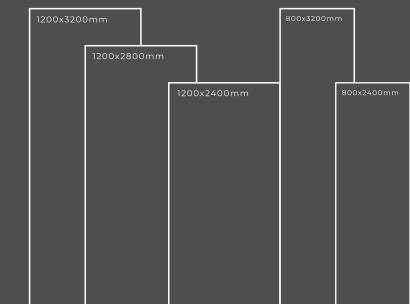

Available Dimension

1200x3200 | 1200x2800
1200x2400 | 800x3200
800x2400