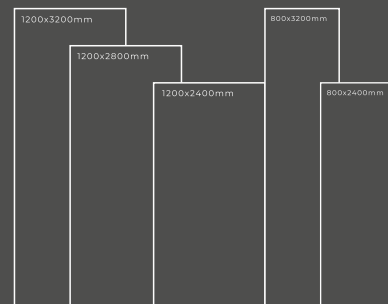

GLOSSY SERIES

BRAZILLIAN BEIGE

Thickness : 6mm/9mm/15mm
Finish : Glossy/Matt
Type : White Body
Random : 1

Available Dimension

1200x3200 | 1200x2800
1200x2400 | 800x3200
800x2400