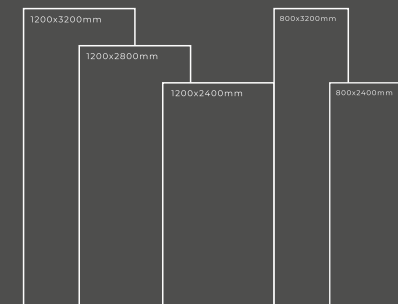

Available Dimension

1200x3200 | 1200x2800
1200x2400 | 800x3200
800x2400

MILANO WHITE

Thickness : 6mm/9mm/15mm
Finish : Glossy/Matt
Type : White Body
Random : 3

Available Dimension

1200x3200 | 1200x2800
1200x2400 | 800x3200
800x2400