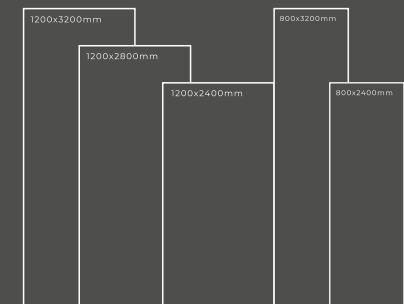

Available Dimension

1200x3200 | 1200x2800
1200x2400 | 800x3200
800x2400

CC RJ-5574

Thickness : 6mm/9mm/15mm
Finish : Glossy/Matt
Type : White Body
Random : 1

Available Dimension

1200x3200 | 1200x2800
1200x2400 | 800x3200
800x2400