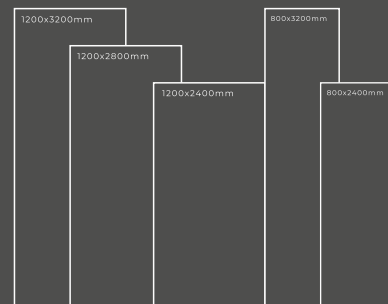

Available Dimension

1200x3200 | 1200x2800
1200x2400 | 800x3200
800x2400

GLOSSY SERIES

FILITO BLUE

Thickness : 6mm/9mm/15mm
Finish : Glossy/Matt
Type : White Body
Random : 1

Available Dimension

1200x3200 | 1200x2800
1200x2400 | 800x3200
800x2400