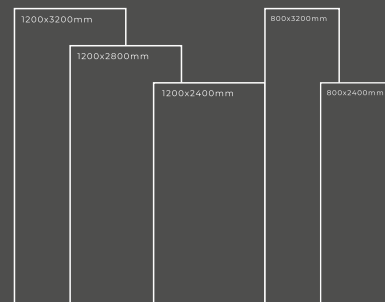

GLOSSY SERIES

NAIROBY CREMA

Thickness : 6mm/9mm/15mm
Finish : Glossy/Matt
Type : White Body
Random : 1

Available Dimension

1200x3200 | 1200x2800
1200x2400 | 800x3200
800x2400