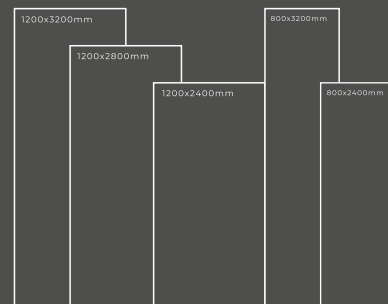

Available Dimension

1200x3200 | 1200x2800
1200x2400 | 800x3200
800x2400

GLOSSY SERIES

BEACON BLACK

Thickness : 6mm/9mm/15mm
Finish : Glossy/Matt
Type : White Body
Random : 2

Available Dimension

1200x3200 | 1200x2800
1200x2400 | 800x3200
800x2400