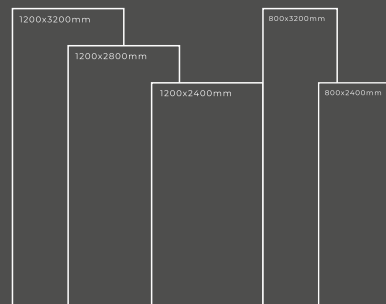

GLOSSY SERIES

BRECCIA BEIGE

Thickness : 6mm/9mm/15mm
Finish : Glossy/Matt
Type : White Body
Random : 1

Available Dimension

1200x3200 | 1200x2800
1200x2400 | 800x3200
800x2400

BROWN

Thickness : 6mm/9mm/15mm
Finish : Glossy/Matt
Type : White Body
Random : 1