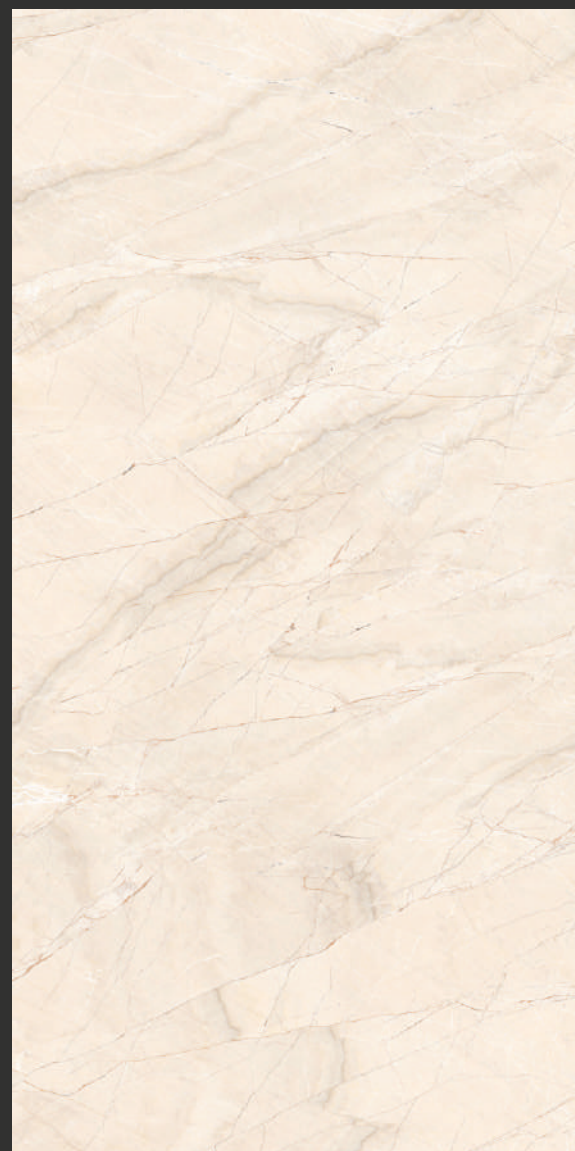

RANDOM
04

CARVING
SERIES

DENIZL
CREMA

600X
1200MM

FINISH
GLOSSY

RANDOM
04

CARVING
SERIES

DENIZL
GREY