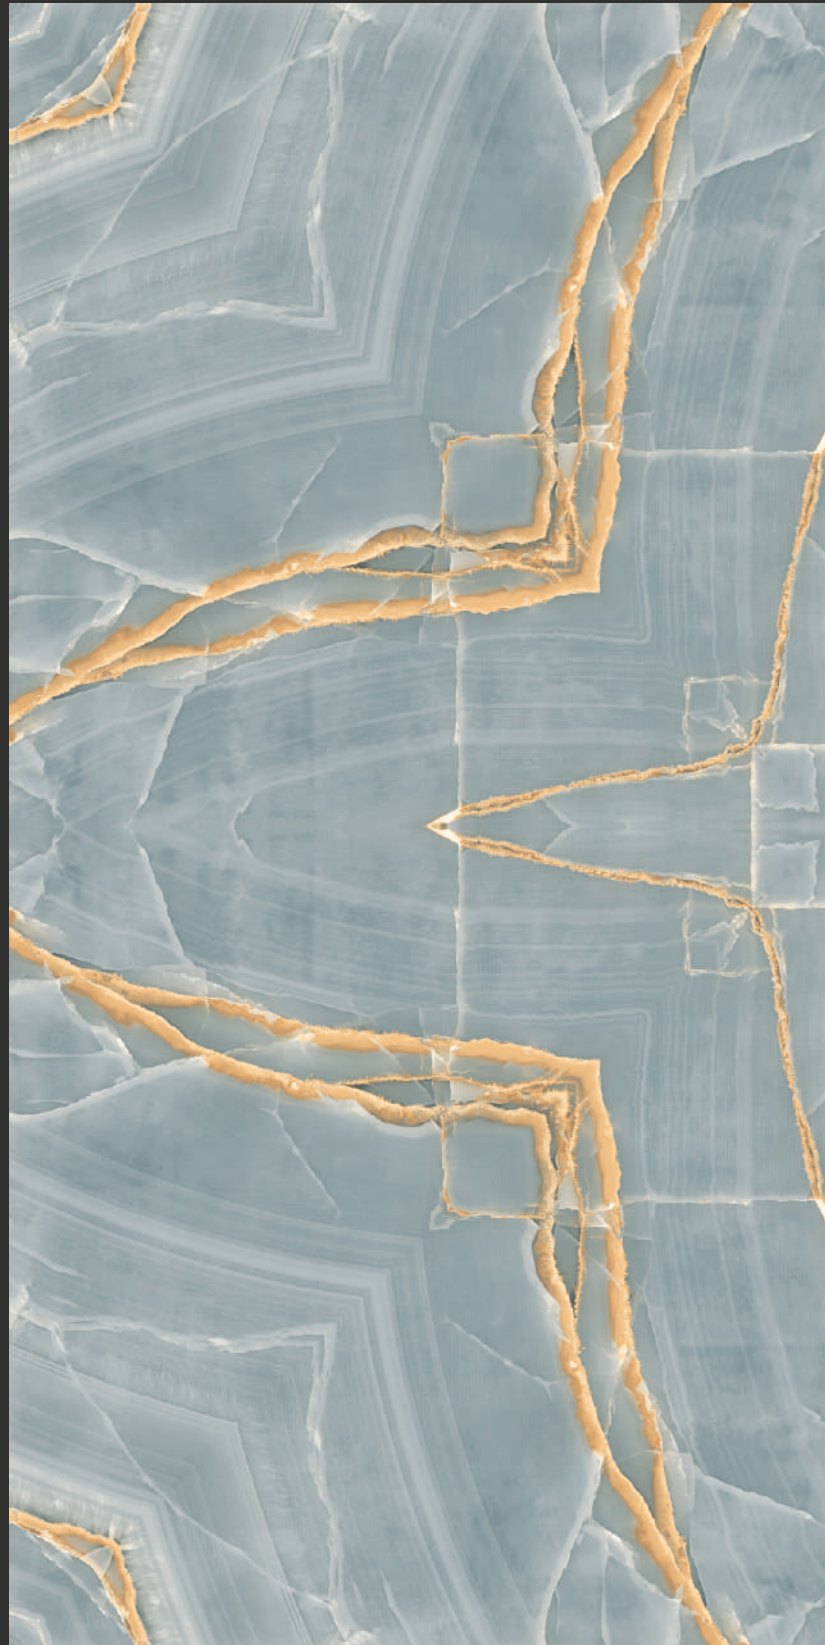

BOOK MATCH  
SERIES

MISTRY  
TIE

600X  
1200MM

FINISH  
GLOSSY

RANDOM  
01

BOOK MATCH  
SERIES

PALM  
AQUA

600X  
1200MM | FINISH  
GLOSSY | RANDOM  
01