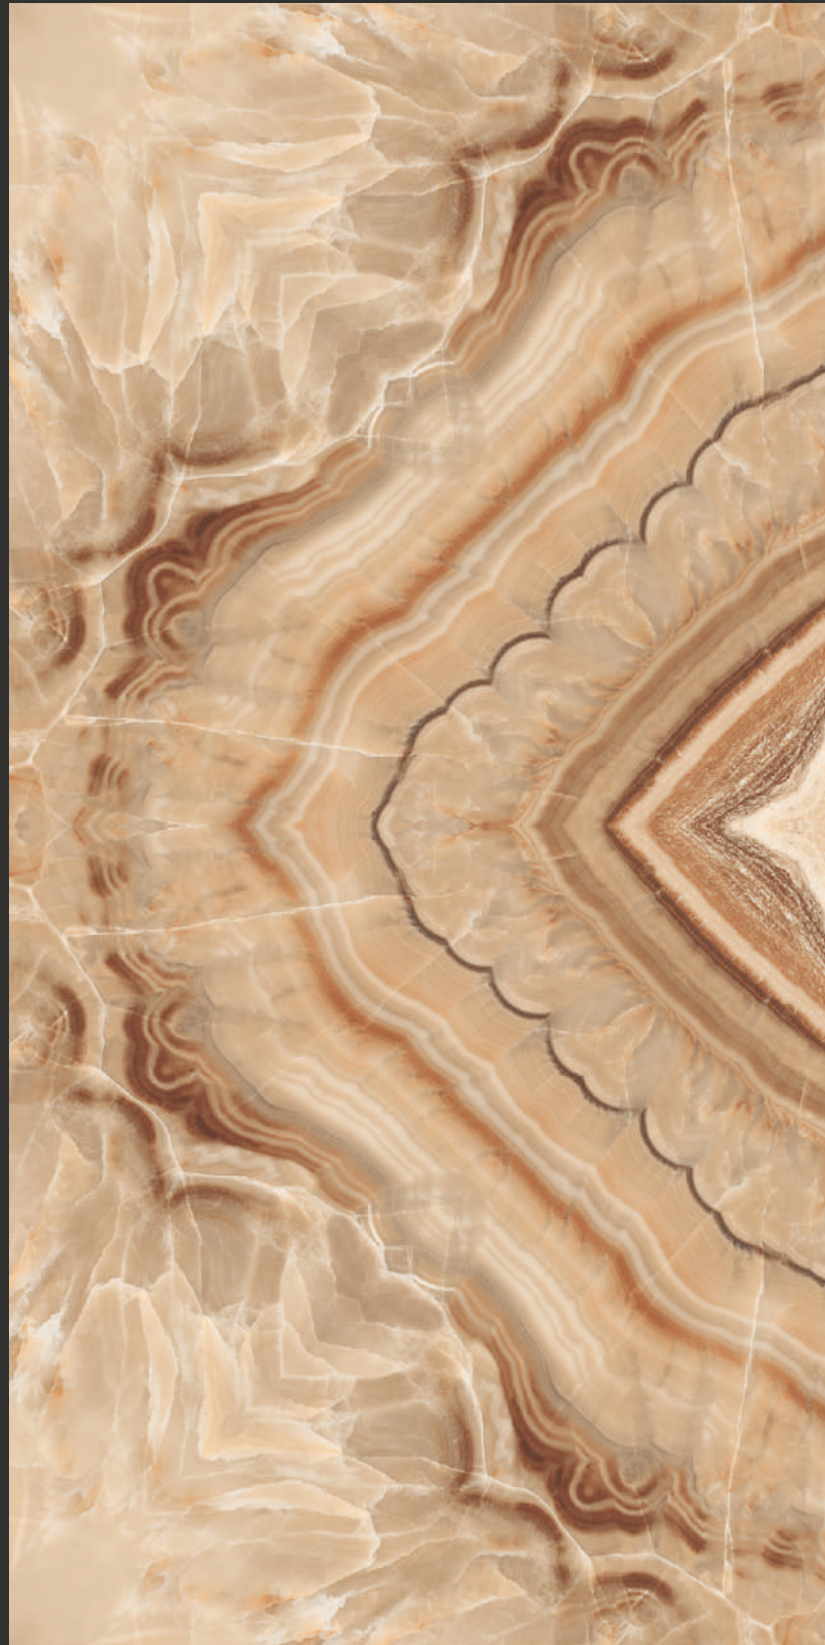

BOOK MATCH
SERIES