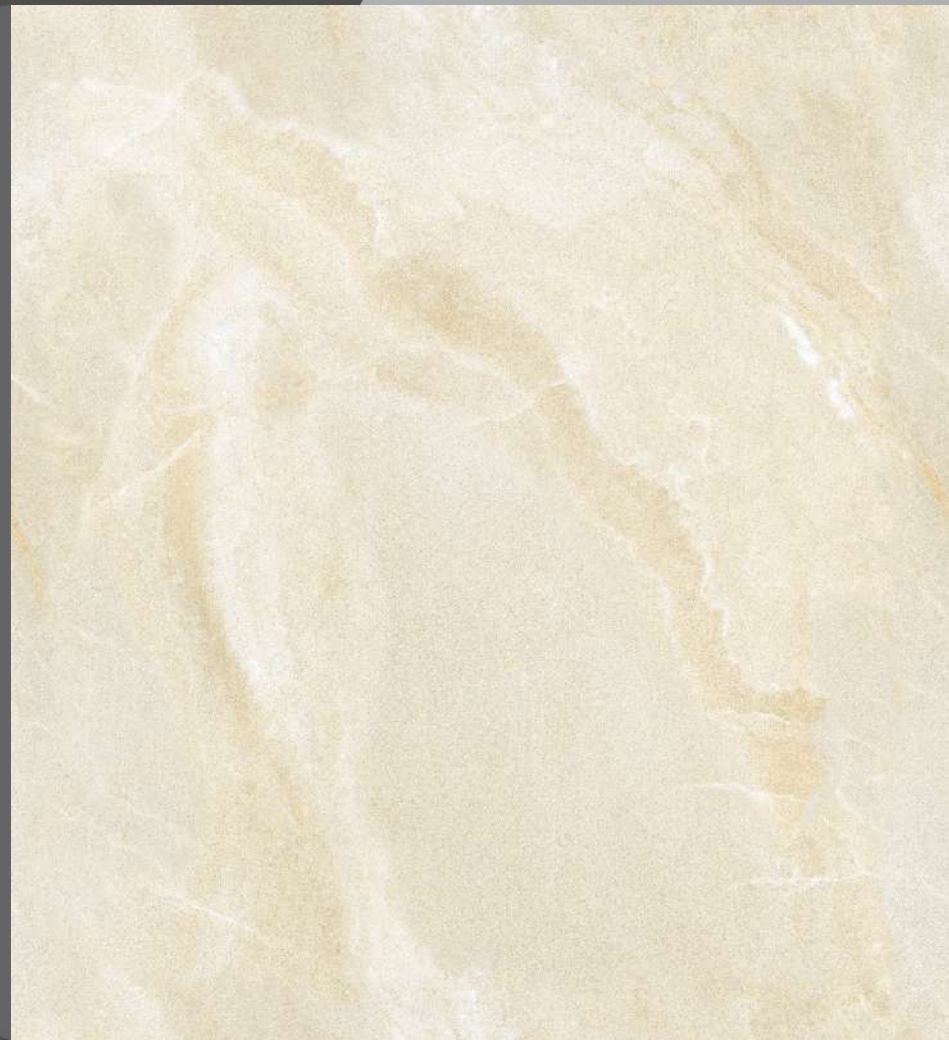

Contact No. :
+91 90999 00580 / +91 99795 22300

CORTECCIA

1200X1200MM

GLOSSY
SURFACE

3
Randoms

**COSTA
MANGO**

1200X1200MM

GLOSSY
SURFACE