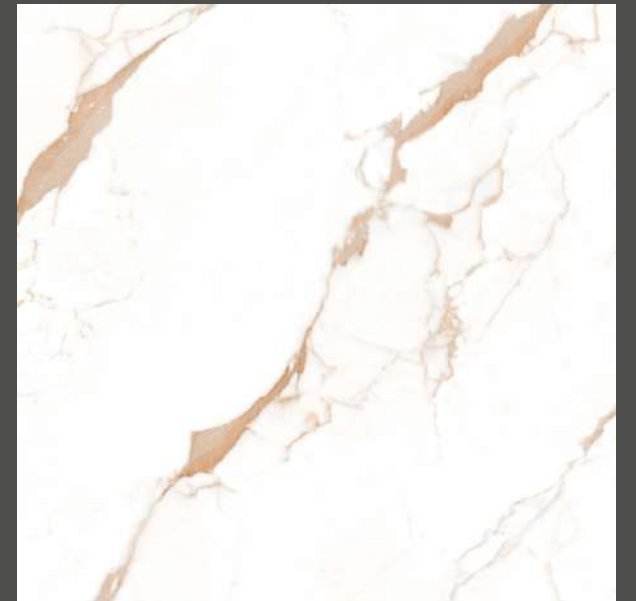

4
Randoms

**GEM
GREY**

1200X1200MM

GLOSSY
SURFACE

3
Randoms

**GOLDEN
STATUARIO**

1200X1200MM

GLOSSY
SURFACE