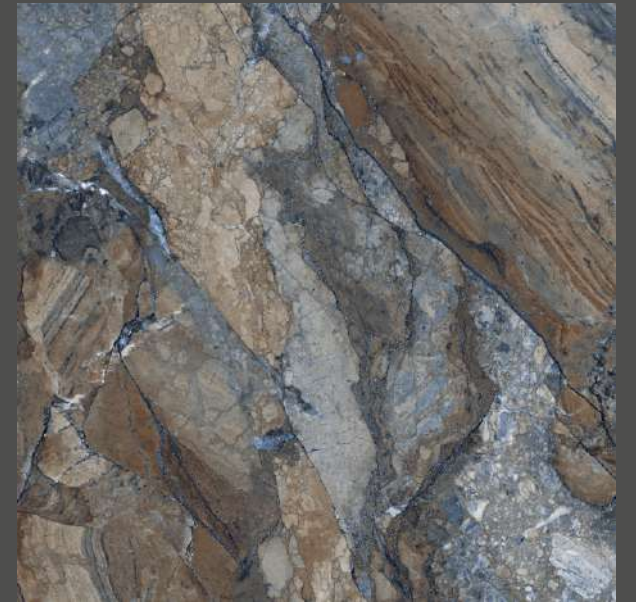

**NAYROBI
BLUE**

1200X1200MM

GLOSSY
SURFACE

3
Randoms